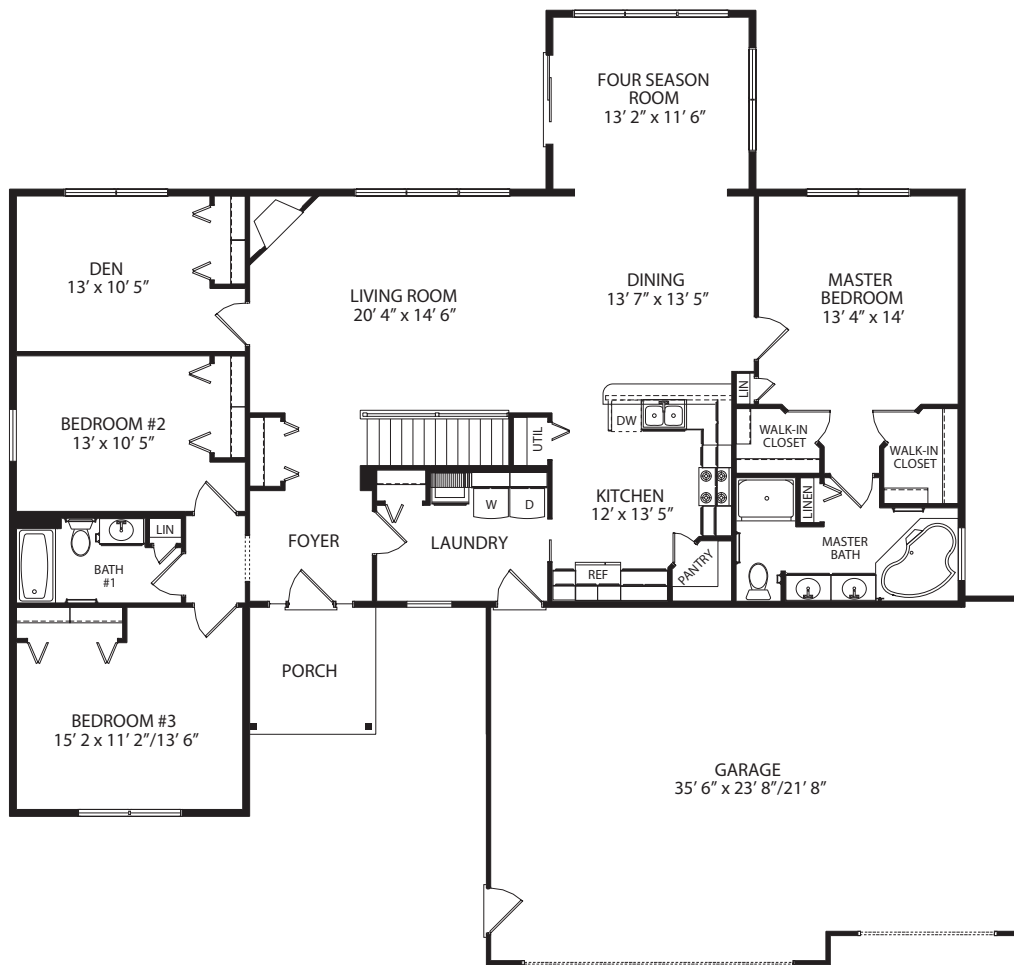

WALDEN FLOOR PLAN

Shown in 64' length with options. Also available in 56' & 60' lengths.

Options shown on floor plan:

- Front porch
- Four season room
- Master bedroom suite
- Kitchen variation
- Fireplace
- Open stairs

Final plans approved by builder and homebuyer take precedence over and may differ from artwork