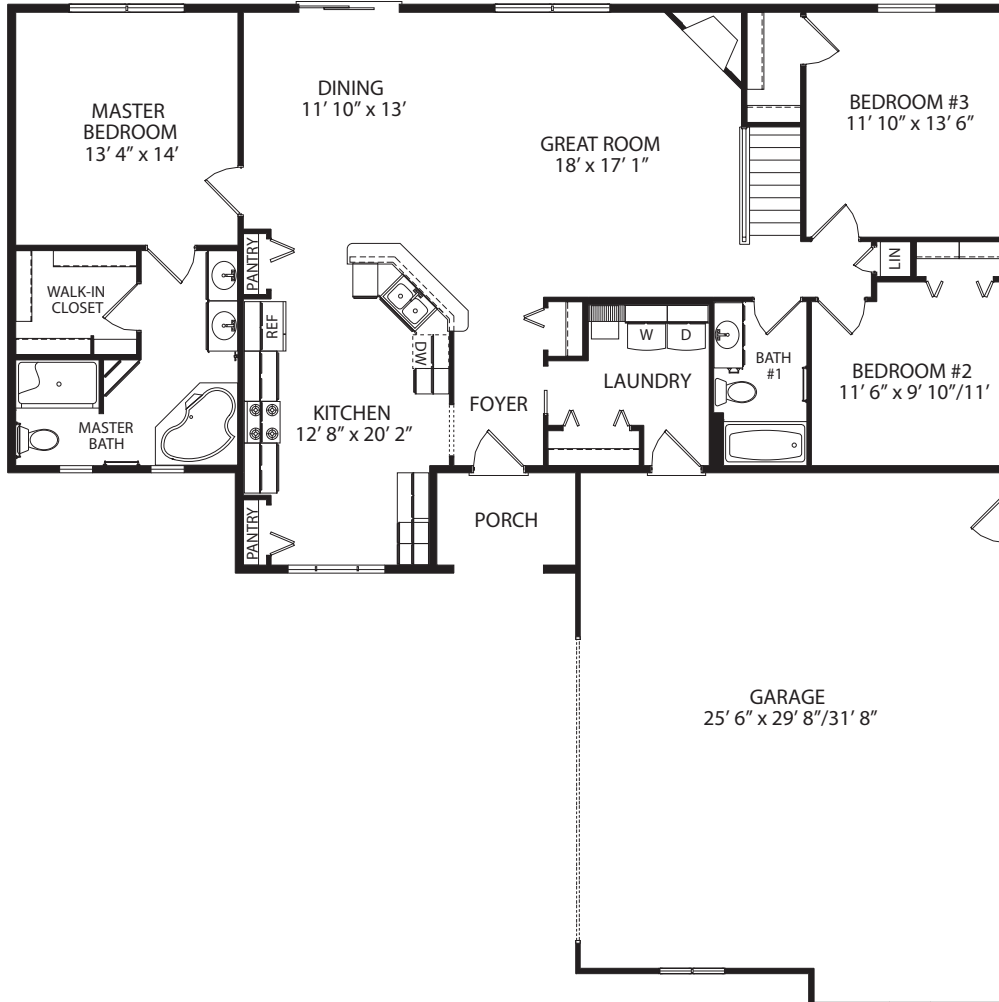

# TAYLOR FLOOR PLAN

Shown in 60' length with options. Also available in 56' length.

## Options shown on floor plan:

- Side entry garage
- Master bedroom suite
- Kitchen with breakfast nook
- Fireplace
- Open stairs