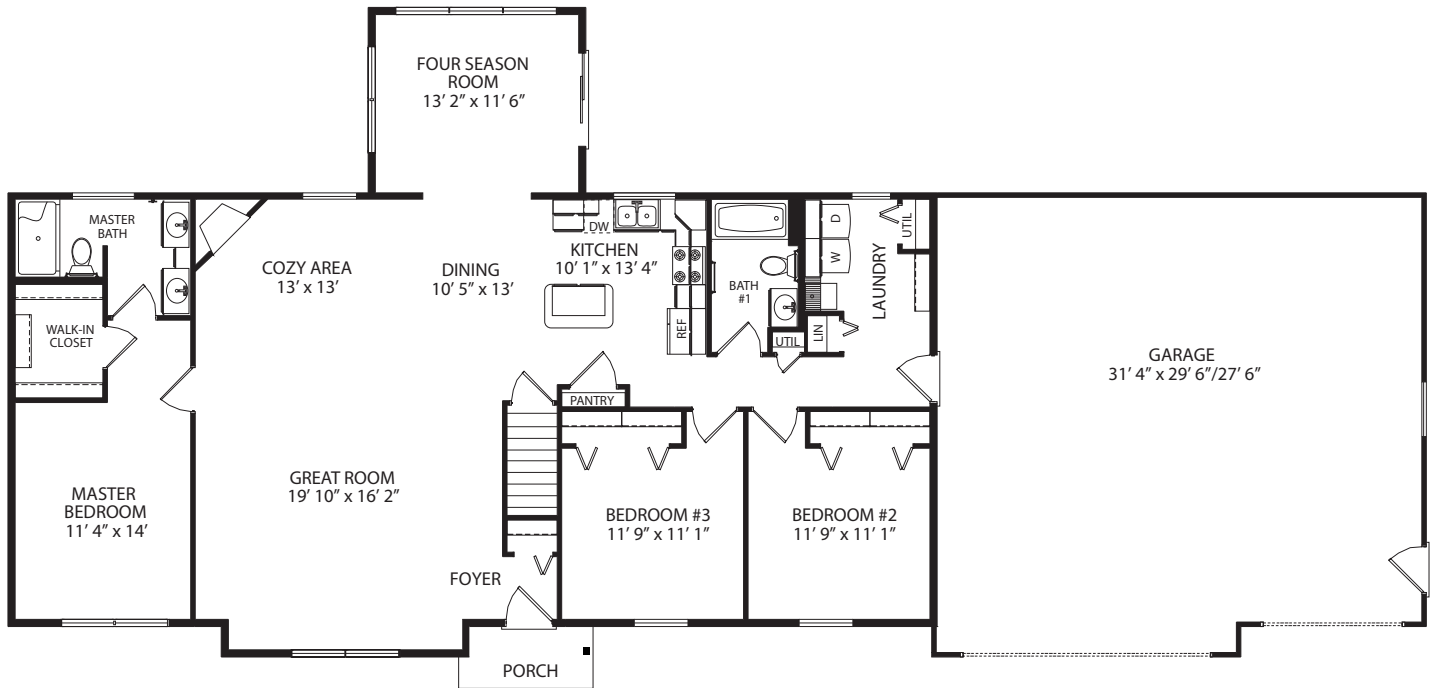

SUMMER FLOOR PLAN

Shown in 60' length with options. Also available in 56', 64' & 68' lengths.

Options shown on floor plan:

- Three car garage
- Four season room
- Kitchen variation
- Great room walk-out bay
- Fireplace