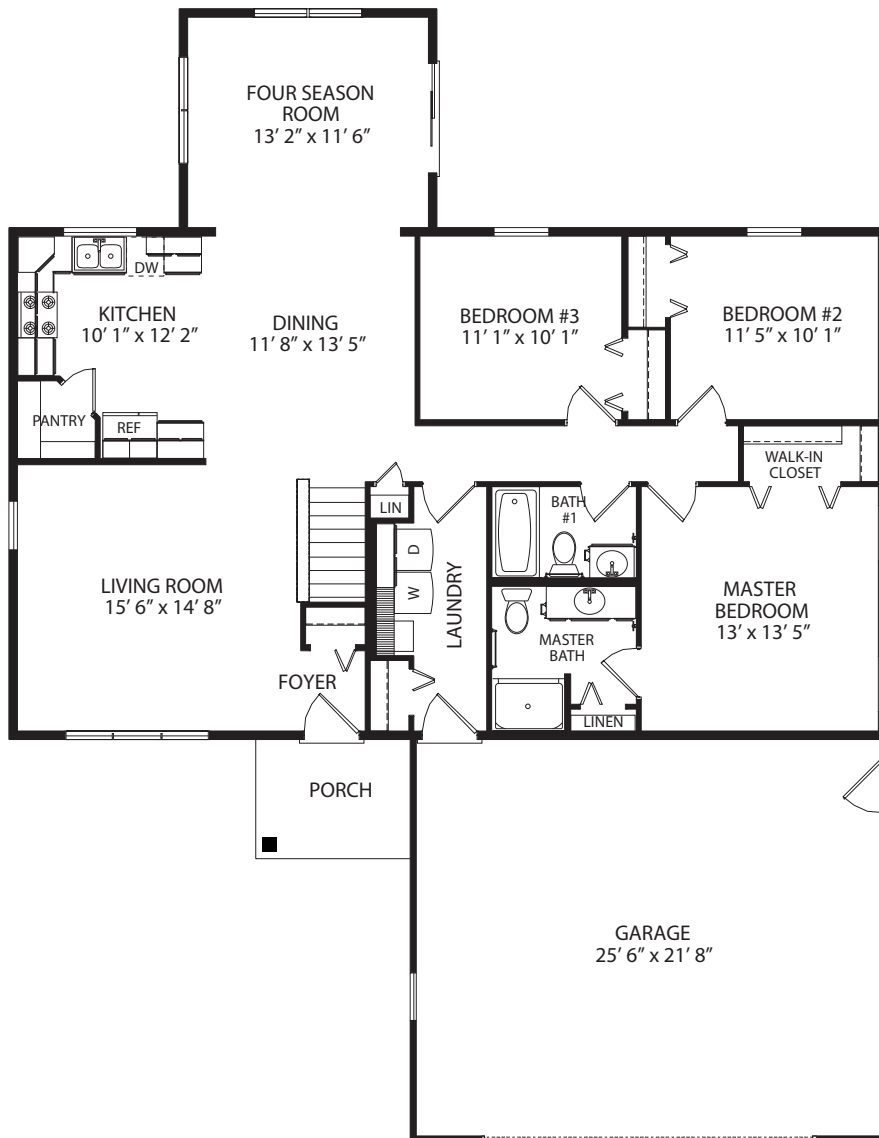

PARK PLACE FLOOR PLAN

Shown in 48' length with options. Also available in 44' & 54' lengths.

Options shown on floor plan:

- Kitchen variation
- Open stairs
- Four season room

Final plans approved by builder and homebuyer take precedence over and may differ from artwork