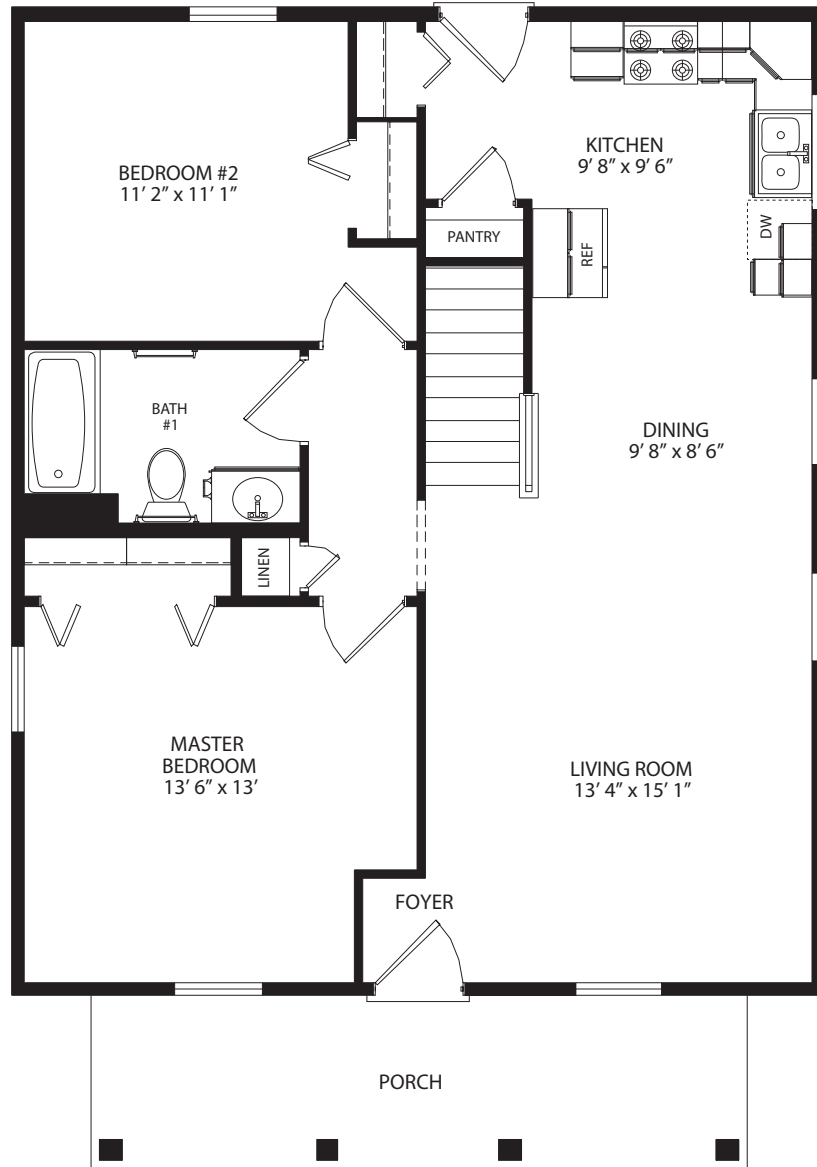

# MORNING GLORY FLOOR PLAN

Shown in 34' length. Also available in 38' length.

Options shown on floor plan:

- Front porch
- Open stairs to lower level

Final plans approved by builder and homebuyer take precedence over and may differ from artwork