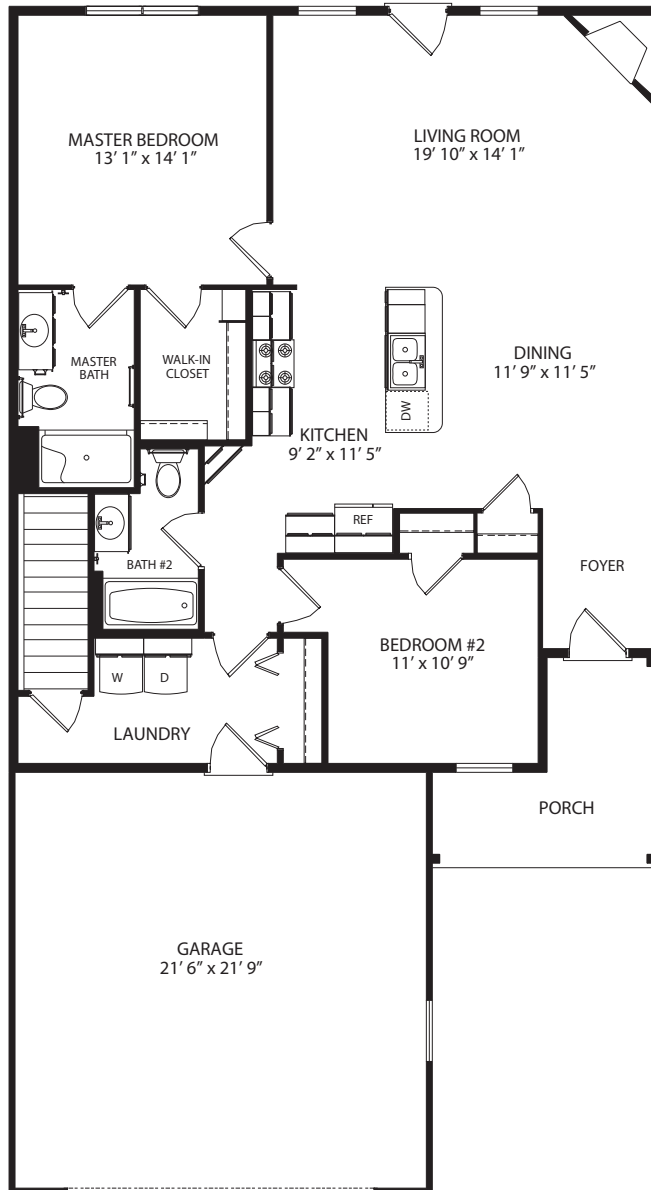

GREENBRIAR FLOOR PLAN

Shown in 34' length.

Options shown on floor plan:

- Two car garage
- Front porch
- Dining room window
- Fireplace

Final plans approved by builder and homebuyer take precedence over and may differ from artwork