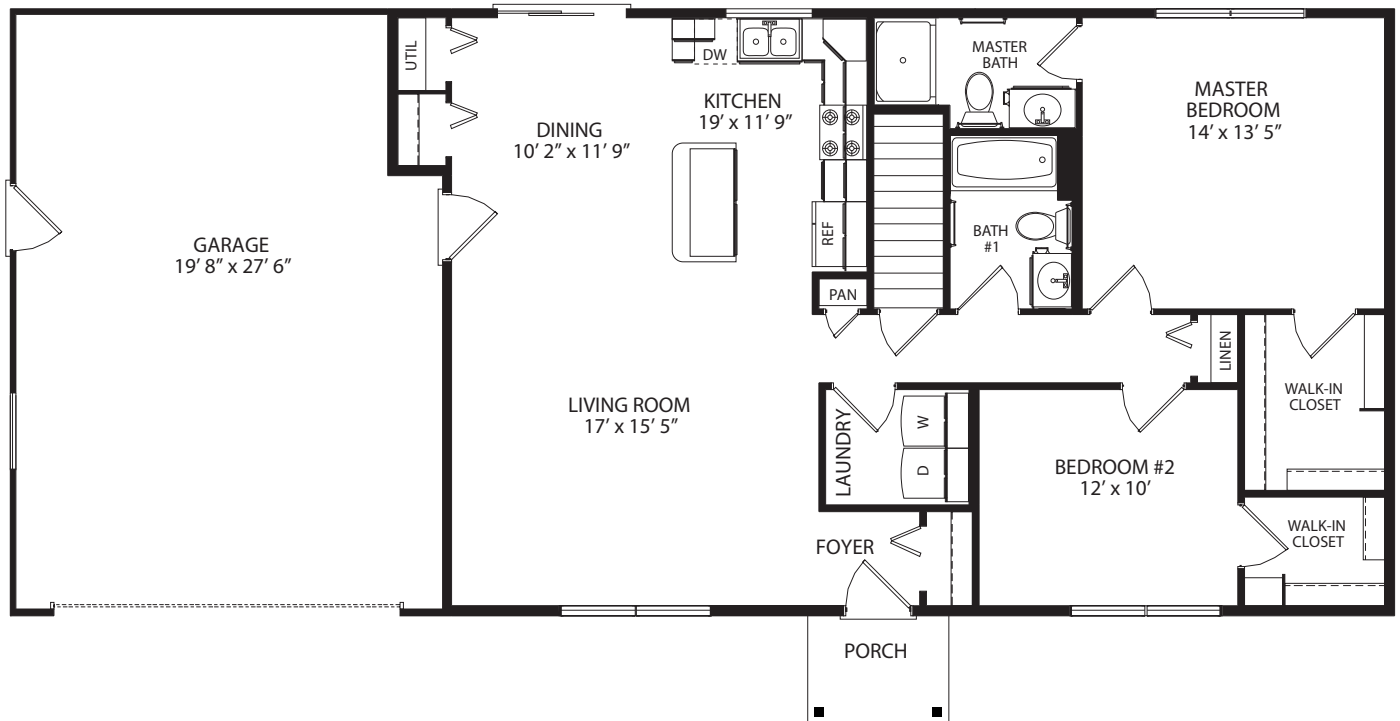

# CHANDLER FLOOR PLAN

Shown in 44' length with options. Also available in 40' length.

## Options shown on floor plan:

- Garage
- Kitchen variation
- Extra closet space