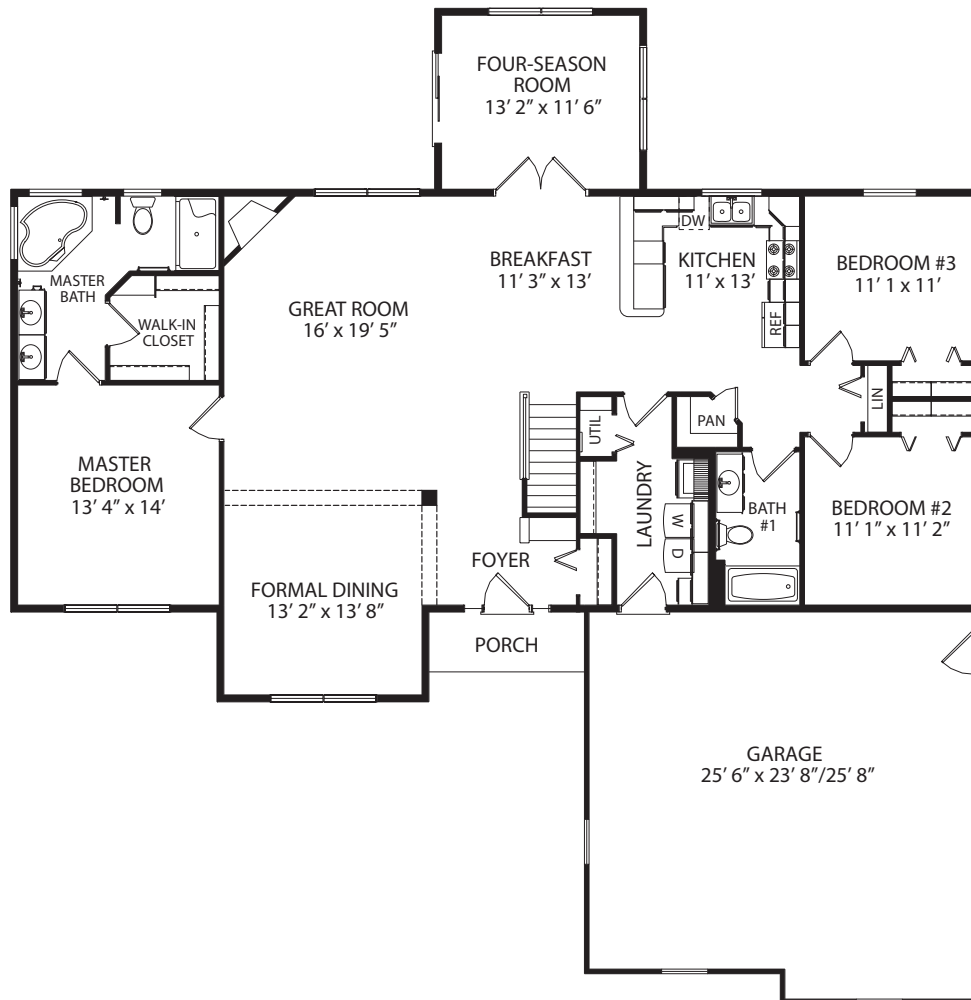

# CARDINAL FLOOR PLAN

Shown in 64' length with options. Also available in 56', 60' & 68' lengths.

Options shown on floor plan:

- Side entry garage
- Kitchen variation
- Formal dining
- Four season room
- Master bedroom suite
- Fireplace
- Open stairs

Final plans approved by builder and homebuyer take precedence over and may differ from artwork