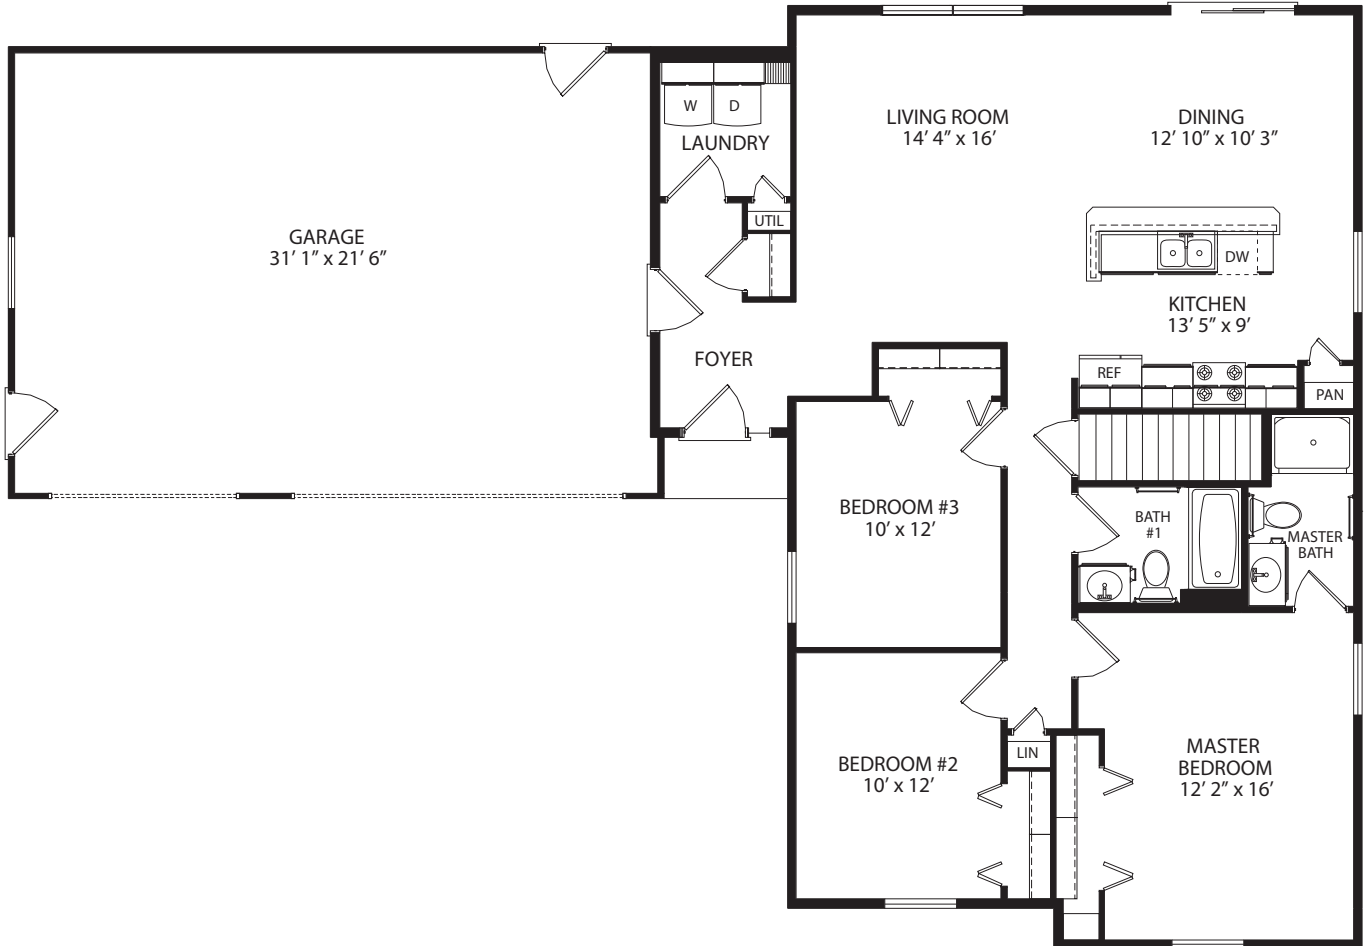

BRAXTON FLOOR PLAN

Shown in 44' depth with options. Also available in 40' depth.

Options shown on floor plan:

- Three car garage
- Kitchen variation
- Master bedroom extension