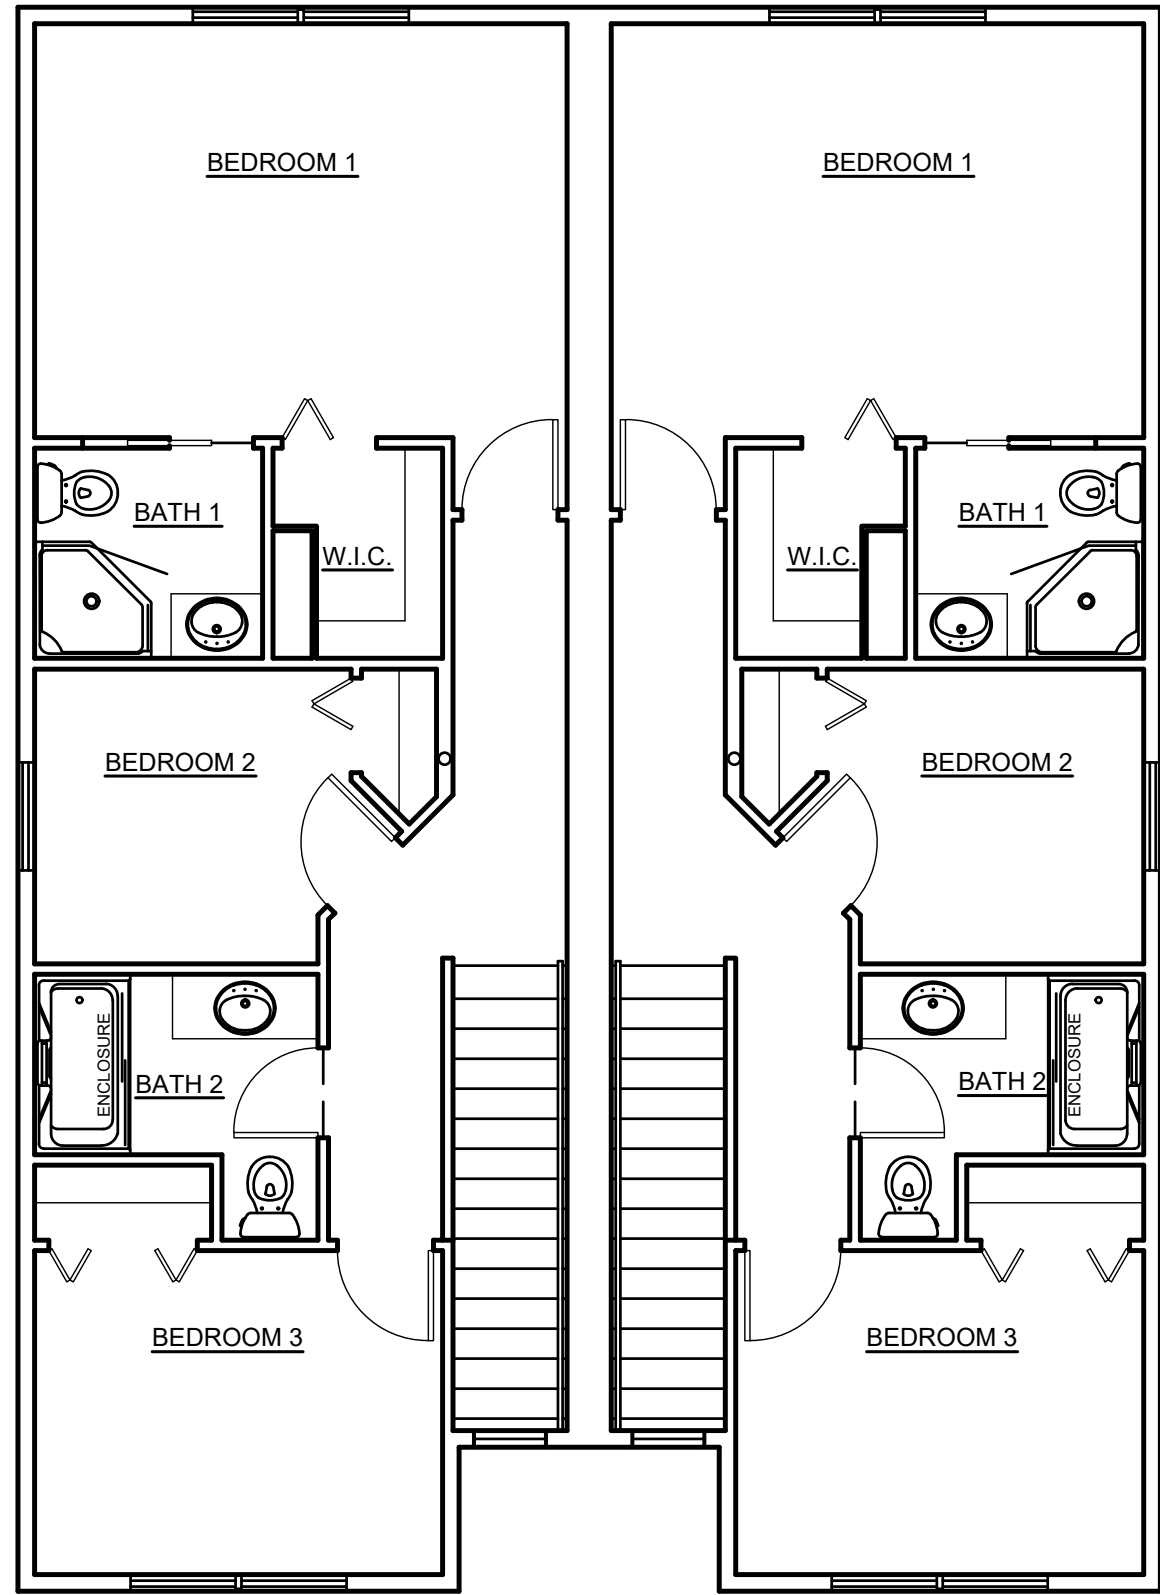

# DEER PARK

Duplex Dimensions:

Mod Length: 48'-0"

Width: 31'-9"

With Garages (by others): 71'-9"

LIVING UNIT A

LIVING UNIT B

2ND FLOOR

# DEER PARK

Duplex Dimensions:  
Mod Length: 44'-0"  
Width: 31'-9"