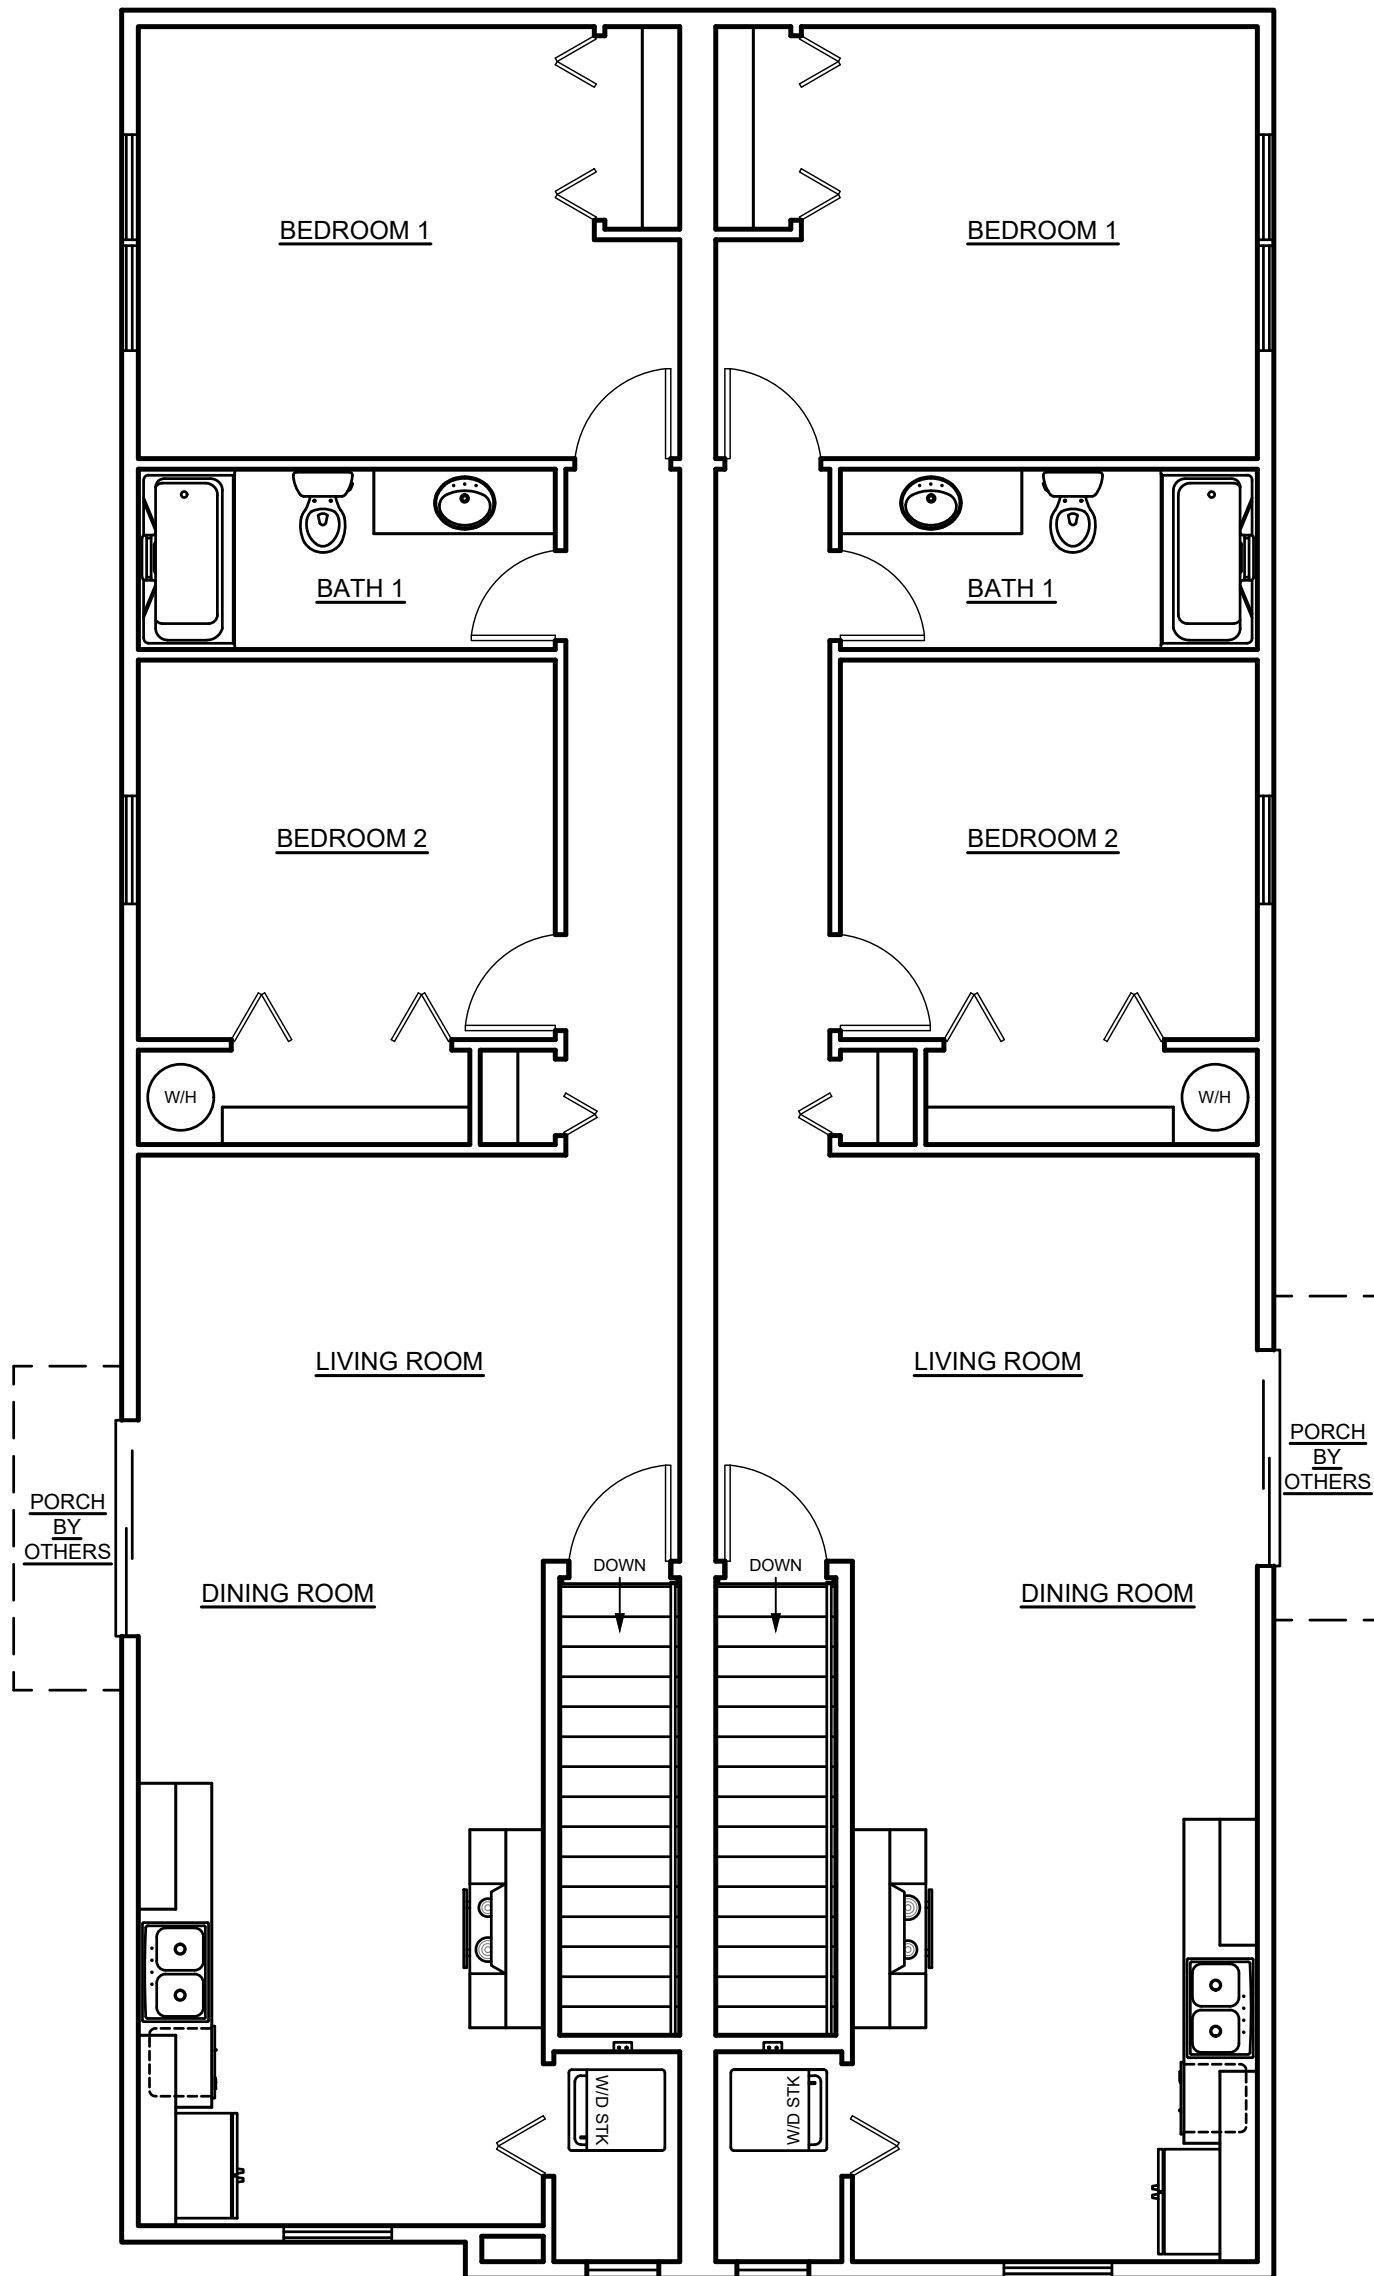

ARROWHEAD

4-Plex Apartment Dimensions:

Mod Length: 63'-0"

Width: 32'-0"

All porches are by others, sizes vary.

LIVING UNIT C

LIVING UNIT D

2ND FLOOR

ARROWHEAD

4-Plex Apartment Dimensions:

Mod Length: 63'-0"

Width: 32'-0"

All porches are by others, sizes vary.