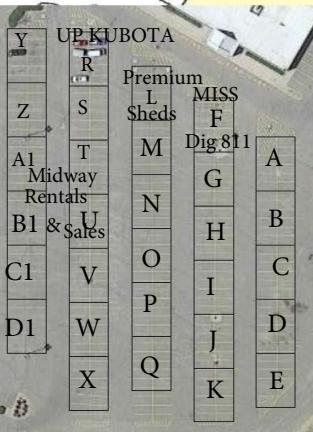

**KOHL'S**

3 Wells

UP KUBOTA

Premium Sheds

MISS Dig 811

Midway Rentals

B1 & Sales

33,996 SF  
Divisible

Outdoor  
Booths  
Approx  
30'x50'