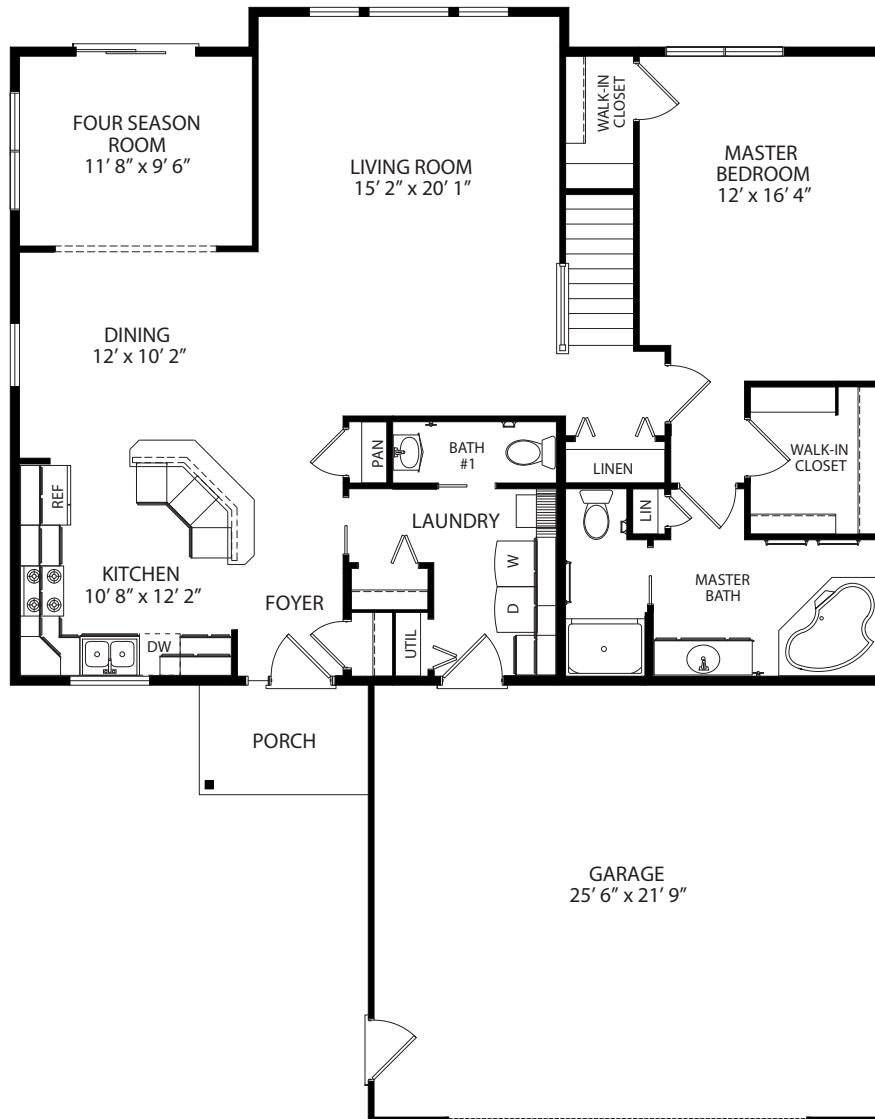

WOODRUFF FLOOR PLAN

Shown in 44' length with options.

Options shown on floor plan:

- Luxurious master bedroom suite
- Powder room
- Four season room
- Open stairs

Final plans approved by builder and homebuyer take precedence over and may differ from artwork