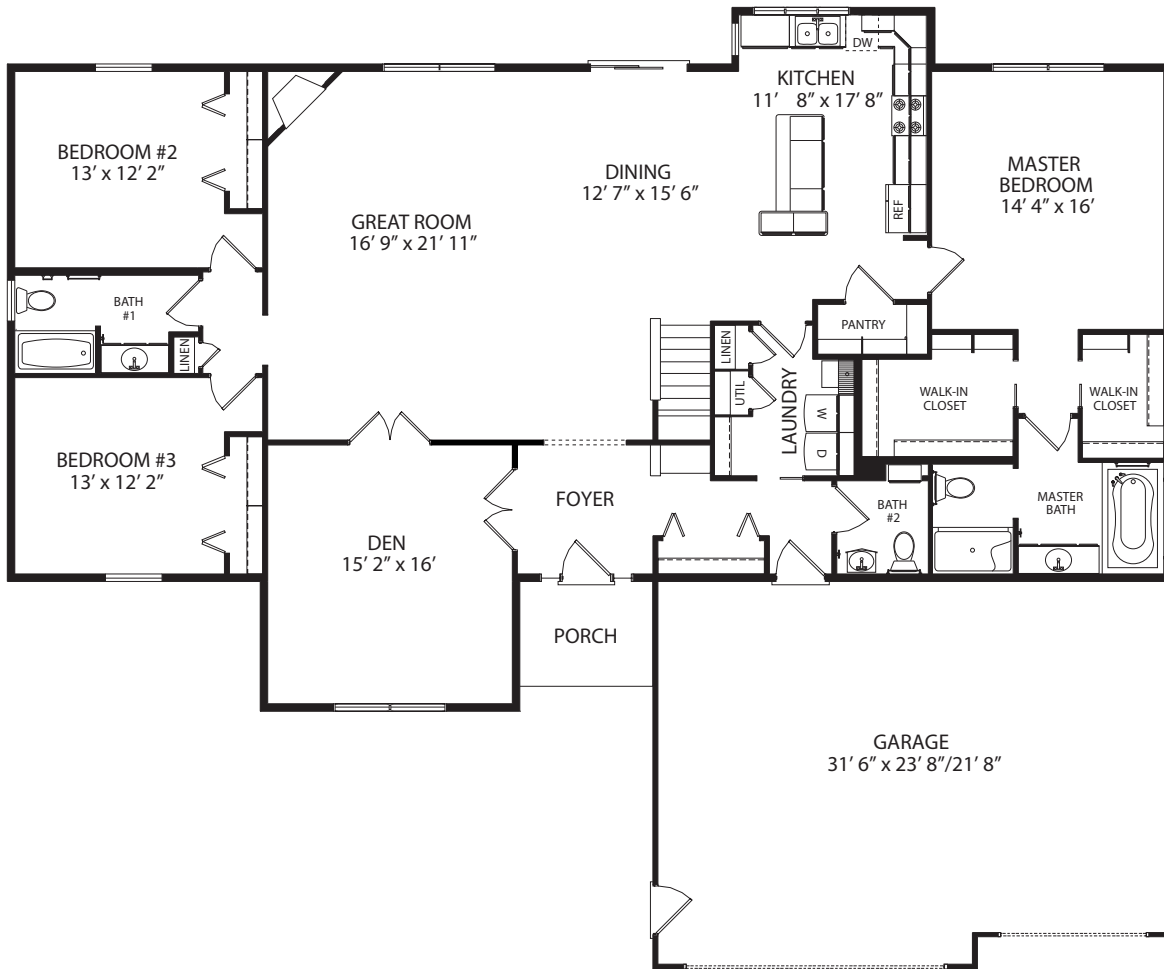

# WISCONSIN FLOOR PLAN

Shown in 72' length with options. Also available in 64' length.

## Options shown on floor plan:

- Gourmet kitchen
- Fireplace
- Open stairs
- Deck mounted tub
- French doors in den

Final plans approved by builder and homebuyer take precedence over and may differ from artwork