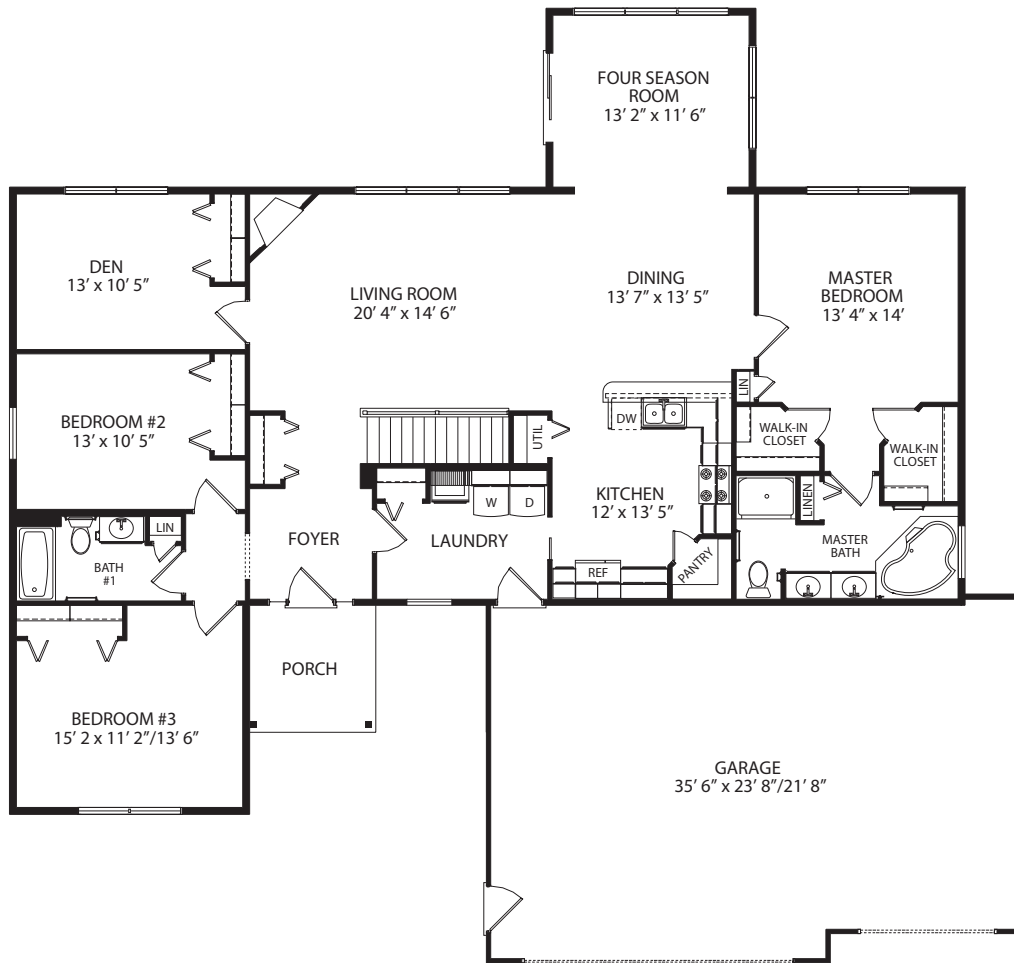

# WALDEN FLOOR PLAN

Shown in 64' length with options. Also available in 56' & 60' lengths.

## Options shown on floor plan:

- Front porch
- Four season room
- Master bedroom suite
- Kitchen variation
- Fireplace
- Open stairs

Final plans approved by builder and homebuyer take precedence over and may differ from artwork