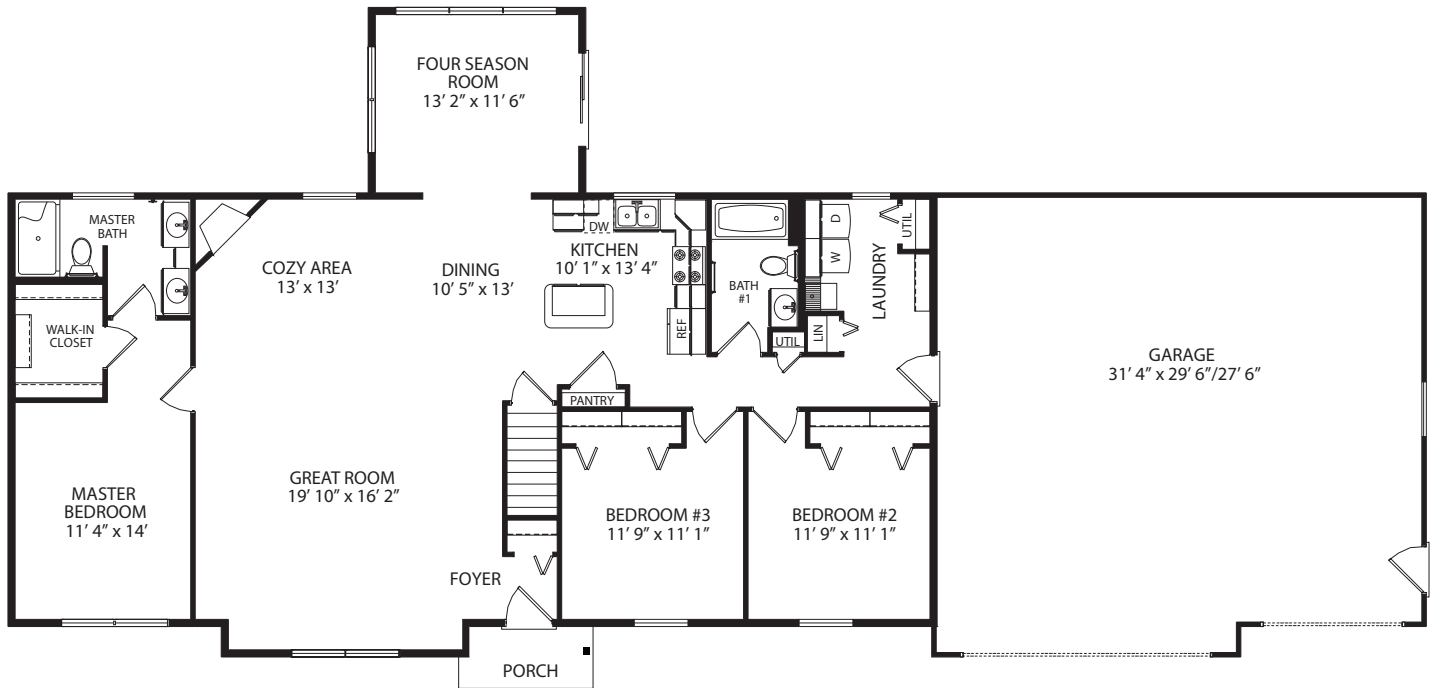

# SUMMER FLOOR PLAN

Shown in 60' length with options. Also available in 56', 64' & 68' lengths.

## Options shown on floor plan:

- Three car garage
- Four season room
- Kitchen variation
- Great room walk-out bay
- Fireplace

Final plans approved by builder and homebuyer take precedence over and may differ from artwork