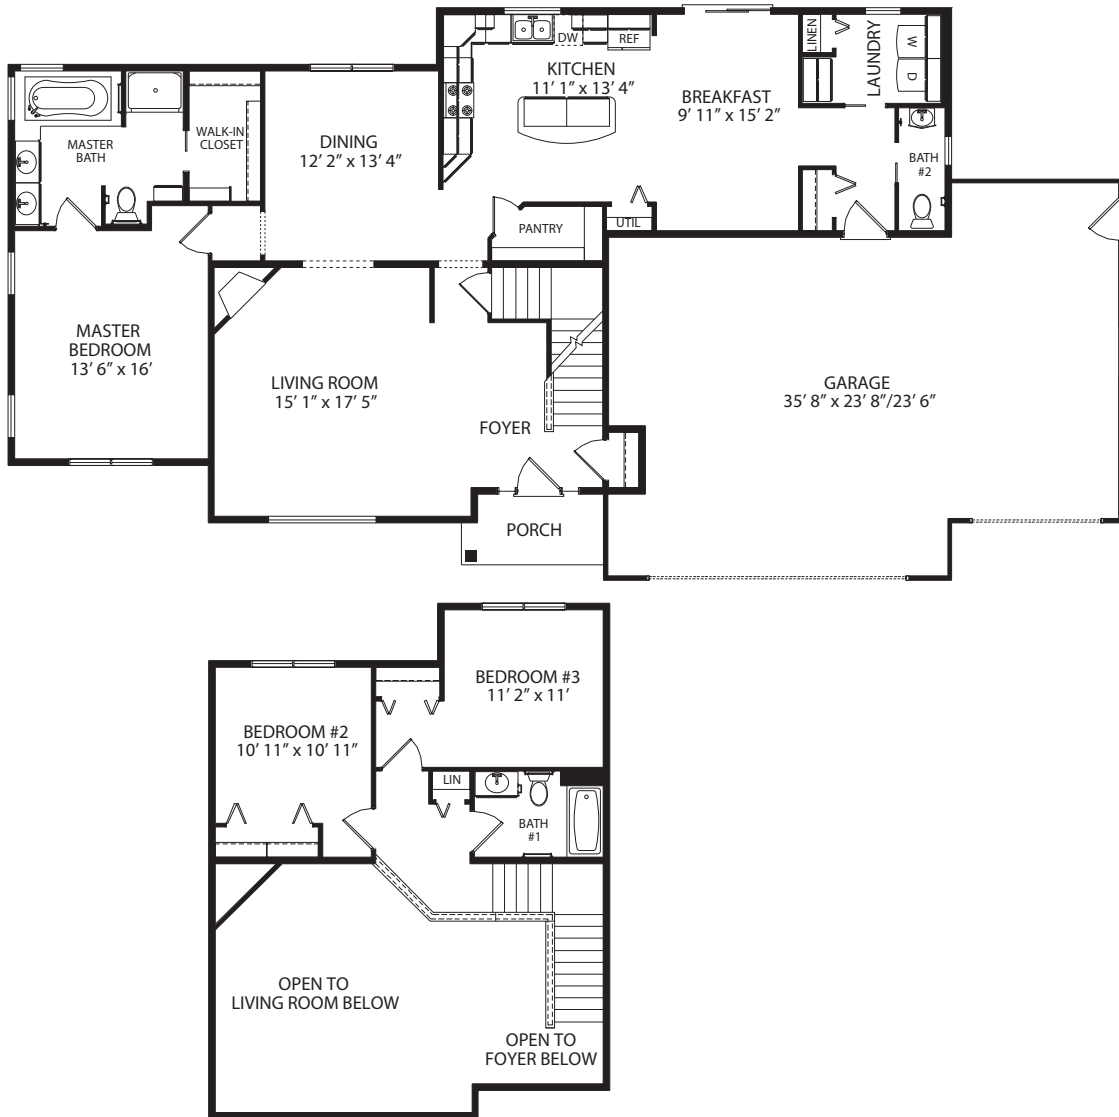

# SHEFFIELD FLOOR PLAN

Shown in 54' length with options.

Options shown on floor plan:

- Three car garage
- Luxury master bath
- Kitchen/breakfast variation
- Fireplace

Final plans approved by builder and homebuyer take precedence over and may differ from artwork