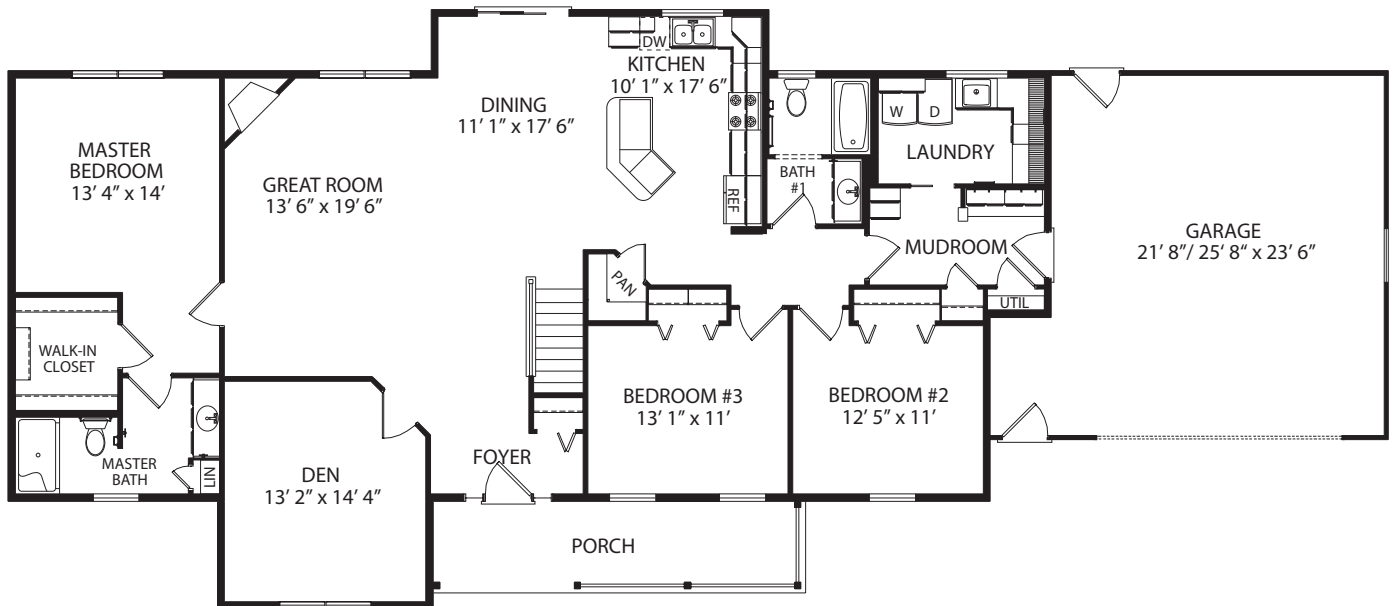

QUAIL RUN FLOOR PLAN

Shown in 64' length with options. Also available in 60' length.

Options shown on floor plan:

- Open stairs
- Corner fireplace
- Den
- Super Laundry/Mudroom
- Extended front porch

Final plans approved by builder and homebuyer take precedence over and may differ from artwork