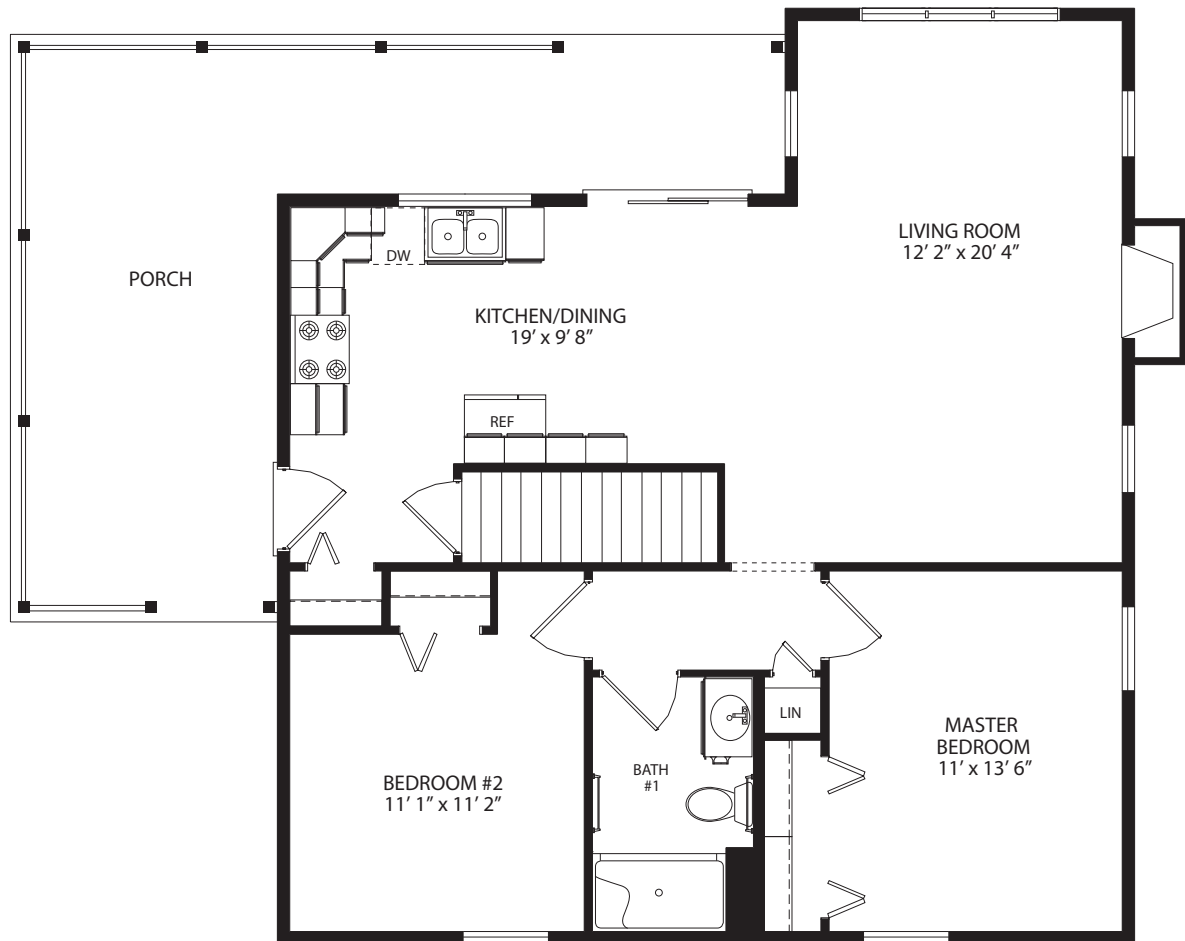

PINECONE FLOOR PLAN

Shown in 32' length with options.

Options shown on floor plan:

- Wrap around porch
- Living room extension
- Fireplace

Final plans approved by builder and homebuyer take precedence over and may differ from artwork