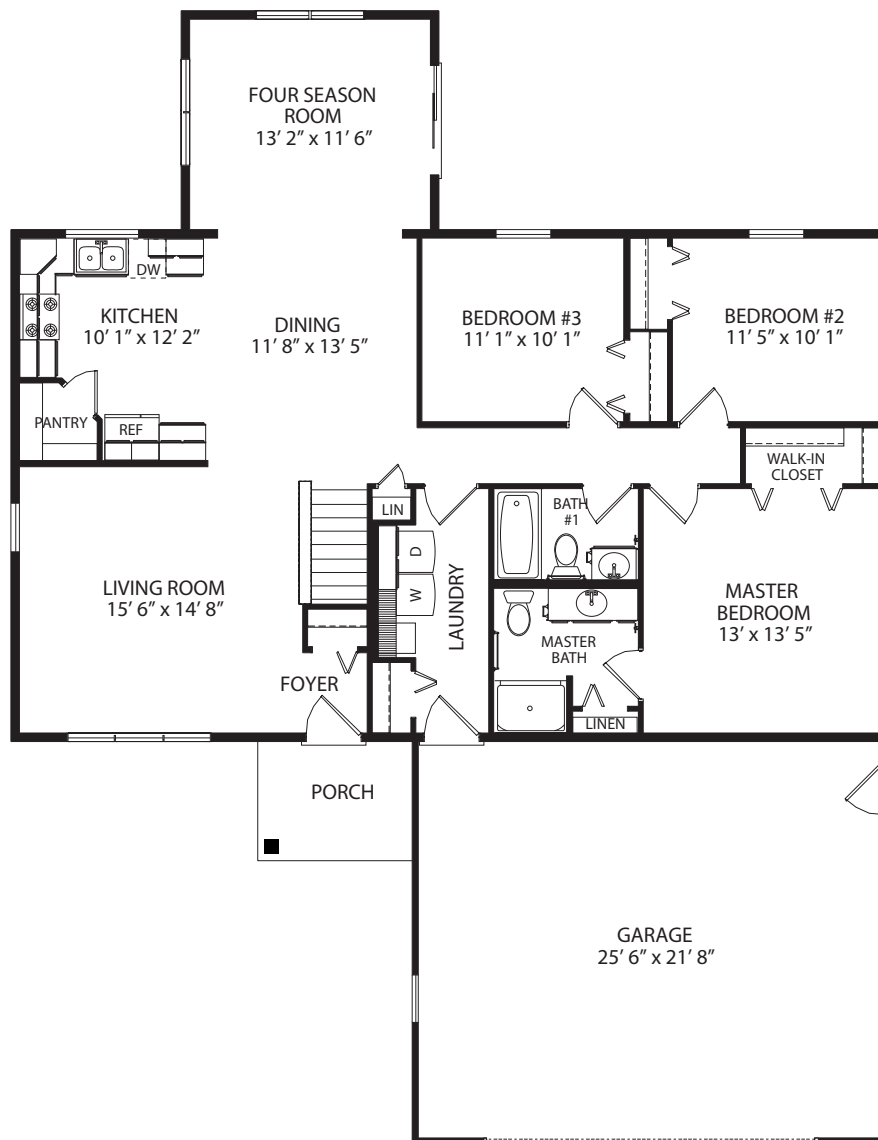

PARK PLACE FLOOR PLAN

Shown in 48' length with options. Also available in 44' & 54' lengths.

Options shown on floor plan:

- Kitchen variation
- Open stairs
- Four season room

Final plans approved by builder and homebuyer take precedence over and may differ from artwork