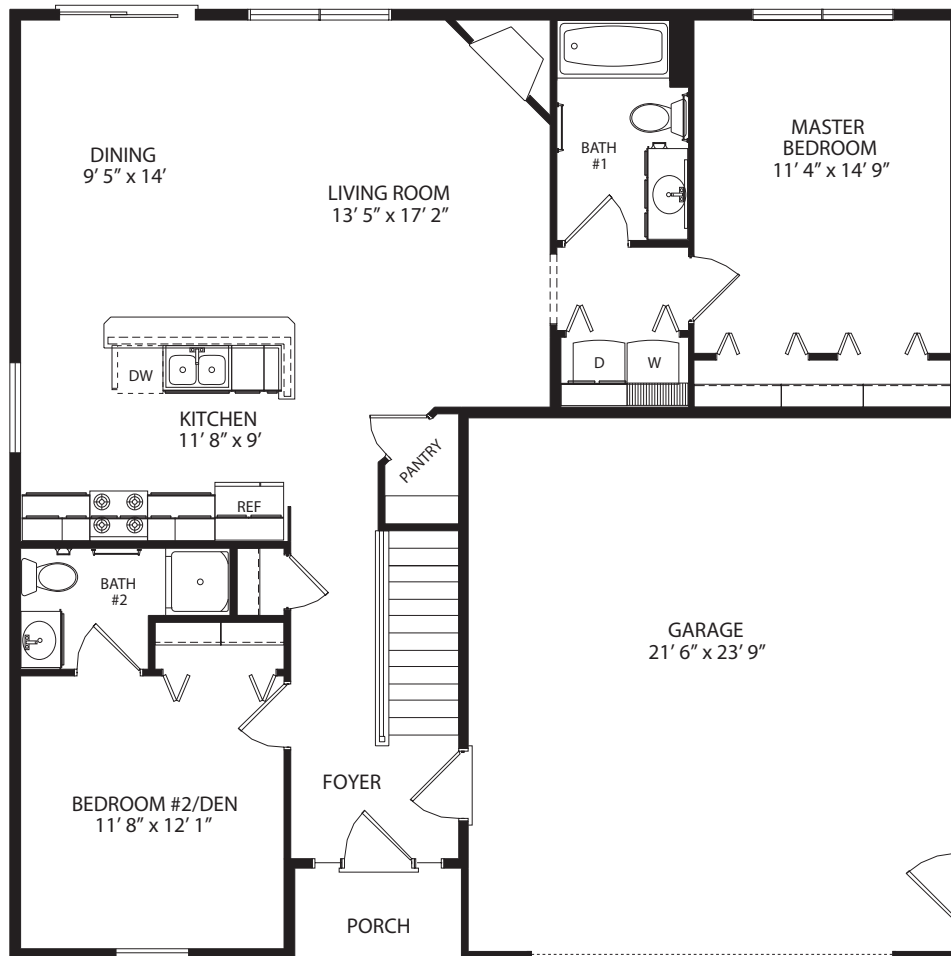

# MULBERRY FLOOR PLAN

Shown in 42' length with options. Also available in 38' length.

## Options shown on floor plan:

- Open stairs
- Kitchen variation
- Laundry variation
- Fireplace

Final plans approved by builder and homebuyer take precedence over and may differ from artwork