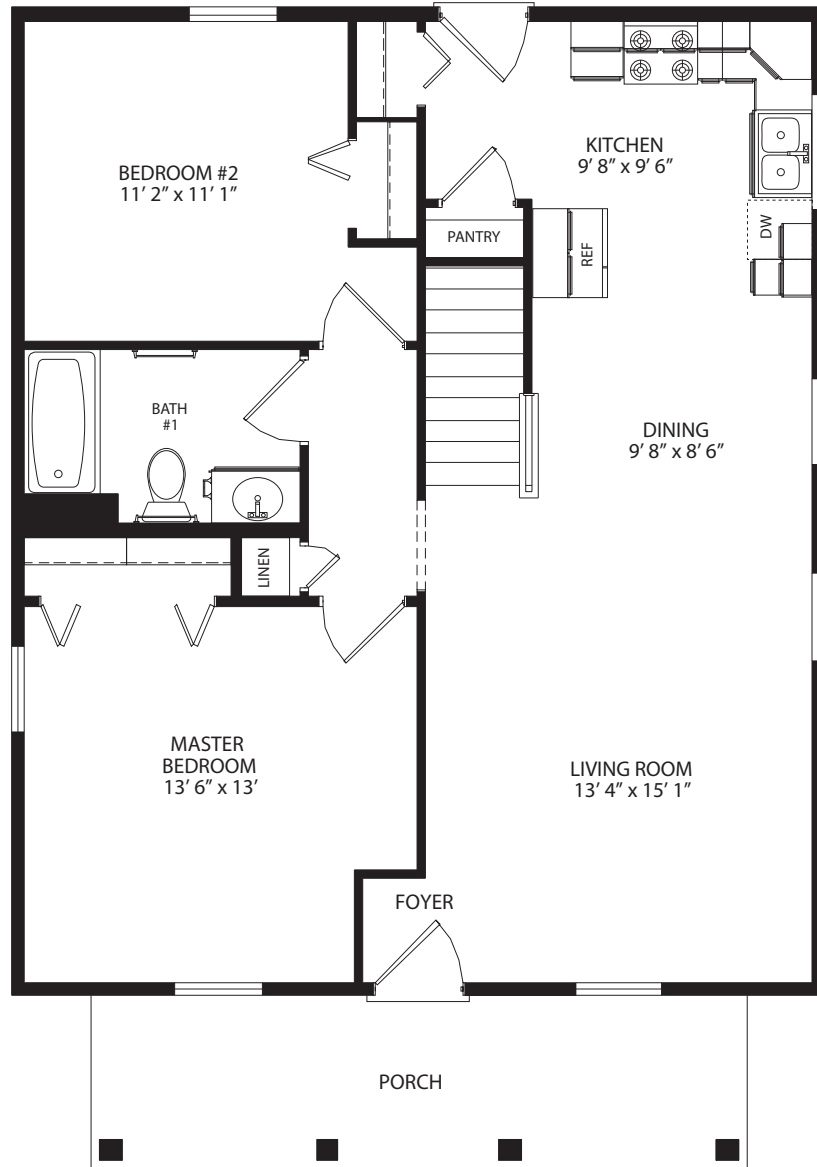

MORNING GLORY FLOOR PLAN

Shown in 34' length. Also available in 38' length.

Options shown on floor plan:

- Front porch
- Open stairs to lower level

Final plans approved by builder and homebuyer take precedence over and may differ from artwork