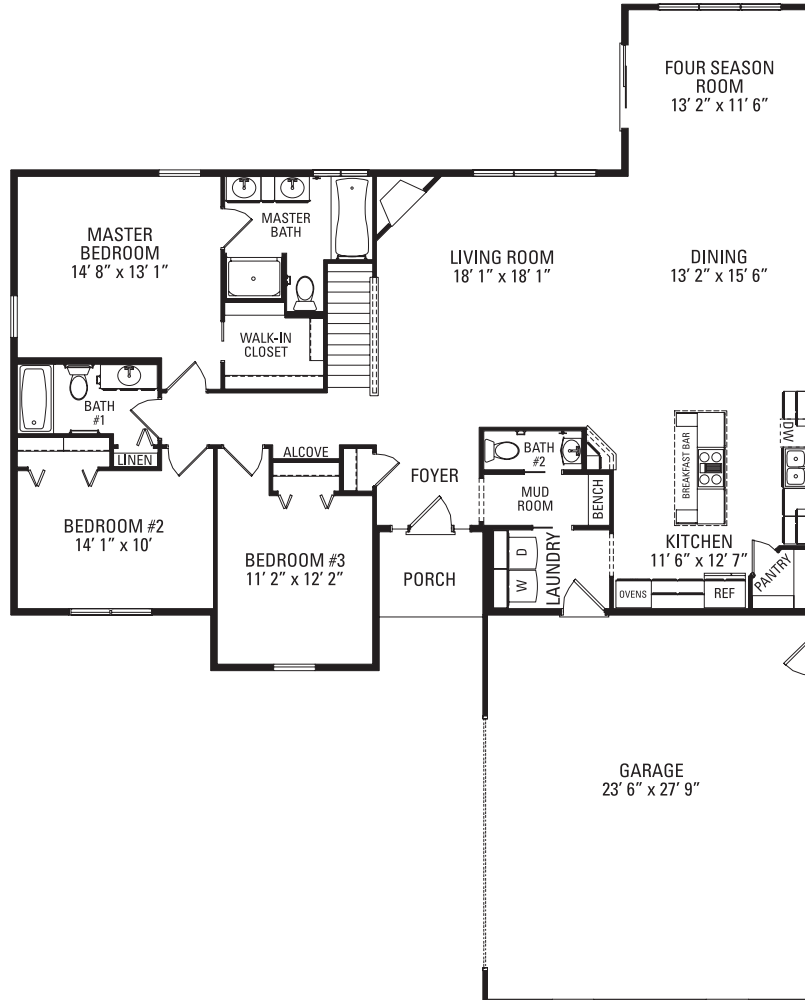

# MORELAND FLOOR PLAN

Shown in 58' length with options. Also available in 54' length.

Options shown on floor plan:

- Side entry garage
- Four season room
- Gourmet kitchen
- Powder room
- Luxury master bath
- Fireplace

Final plans approved by builder and homebuyer take precedence over and may differ from artwork