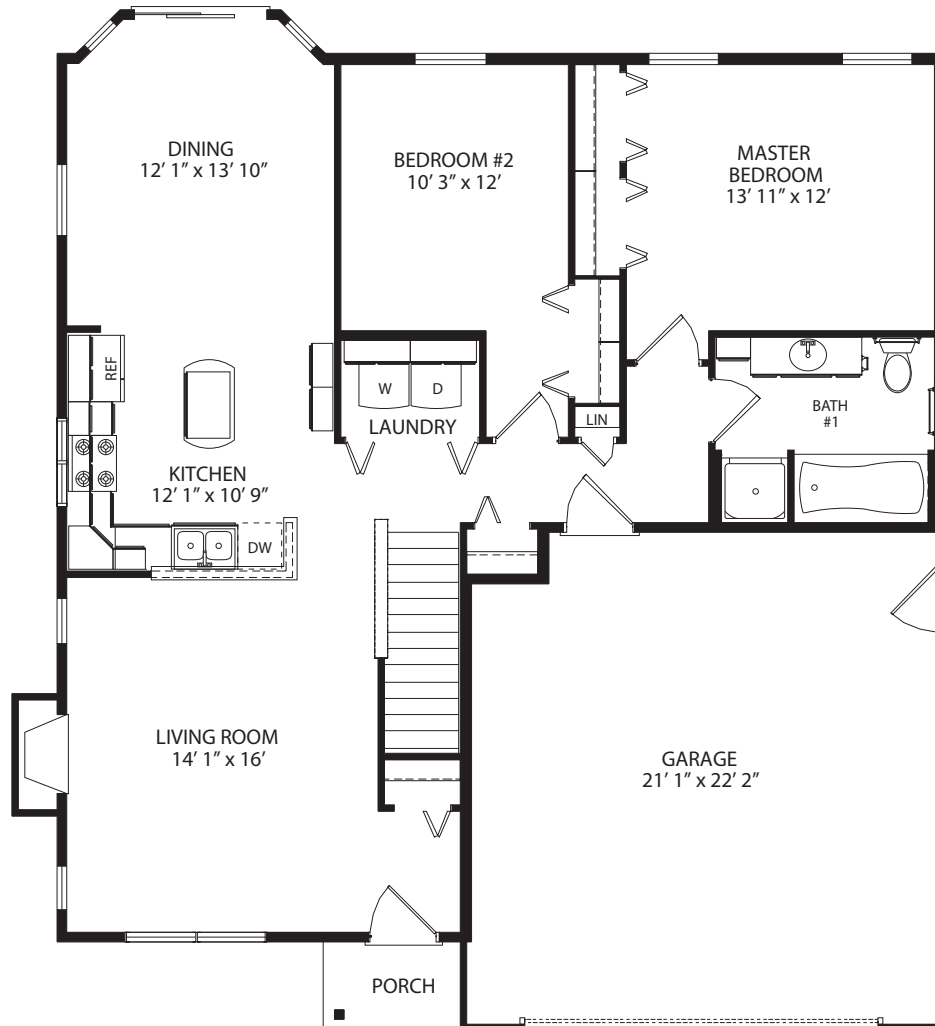

MILLSTON FLOOR PLAN

Shown in 40' length with options. Also available in 36' length.

Options shown on floor plan:

- Fireplace
- Open stairs
- Dining angle bay
- Deluxe bath

Final plans approved by builder and homebuyer take precedence over and may differ from artwork