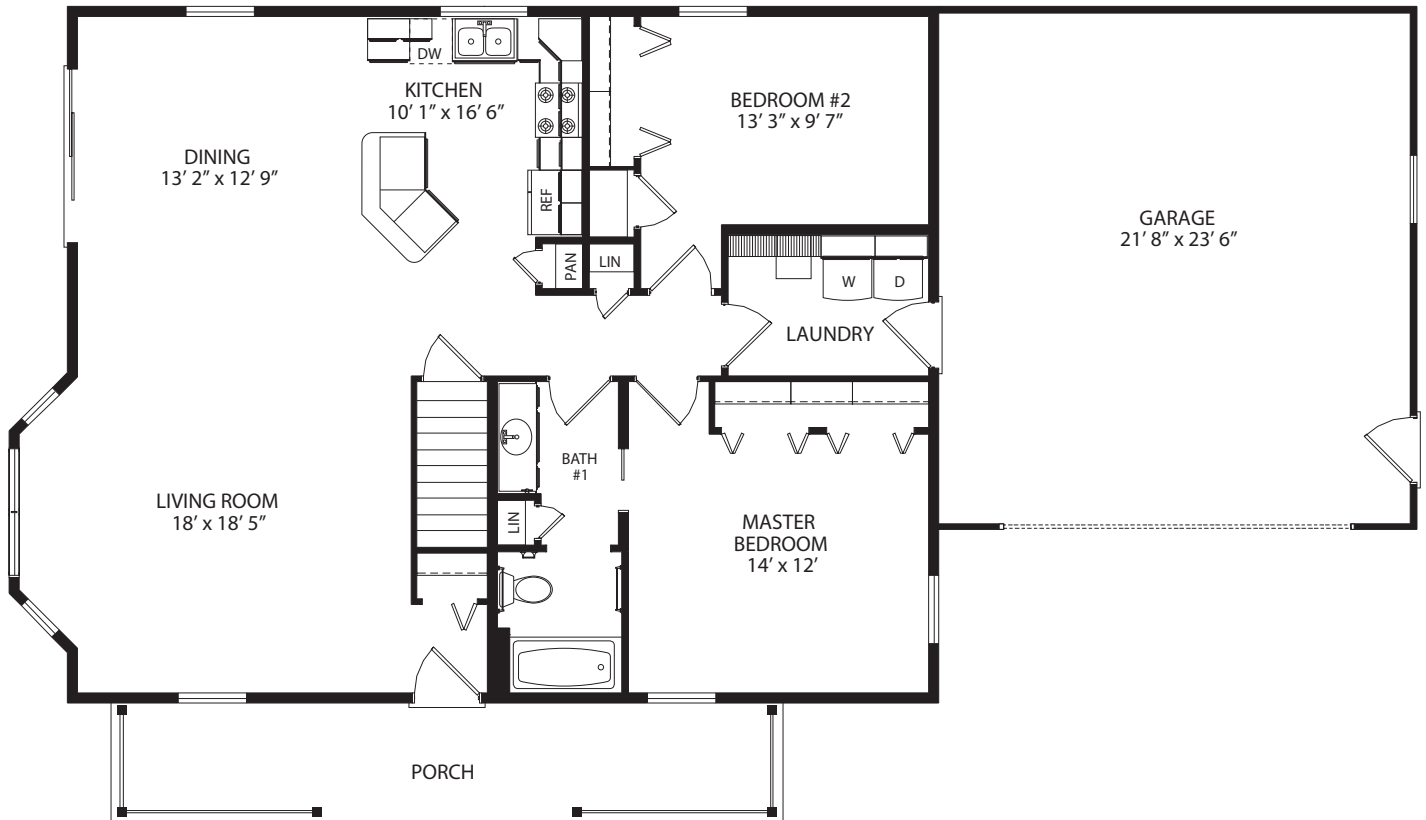

# LUPINE FLOOR PLAN

Shown in 40' length with options. Also available in 36', 38' & 42' lengths.

Options shown on floor plan:

- Garage
- Living room angle bay
- Front porch

Final plans approved by builder and homebuyer take precedence over and may differ from artwork