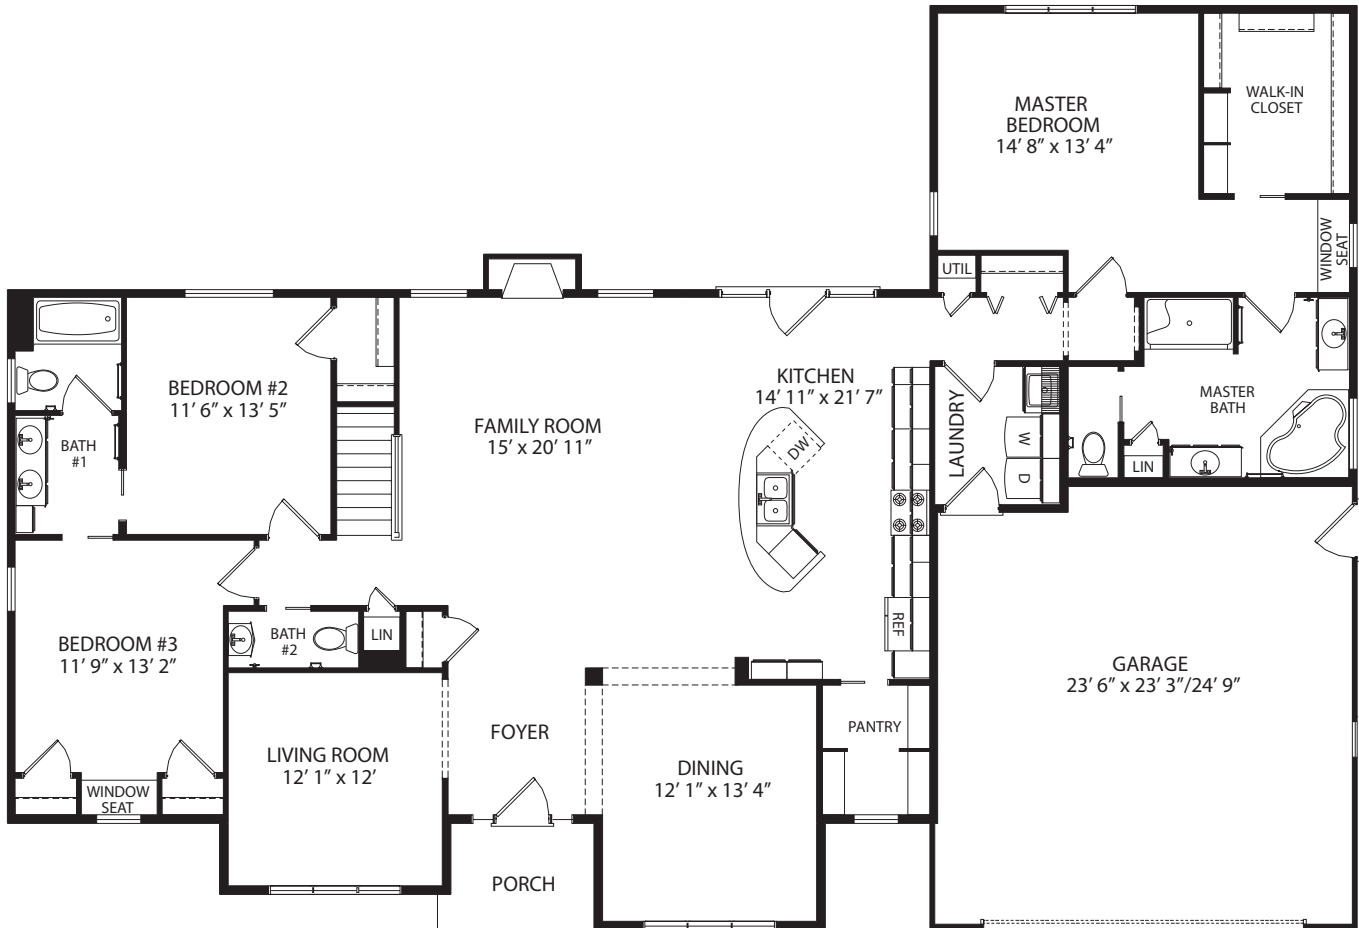

HEMINGWAY FLOOR PLAN

Shown in 76' length with options.

Options shown on floor plan:

- Fireplace
- Window seats
- Open stairs
- Extended dining room

Final plans approved by builder and homebuyer take precedence over and may differ from artwork