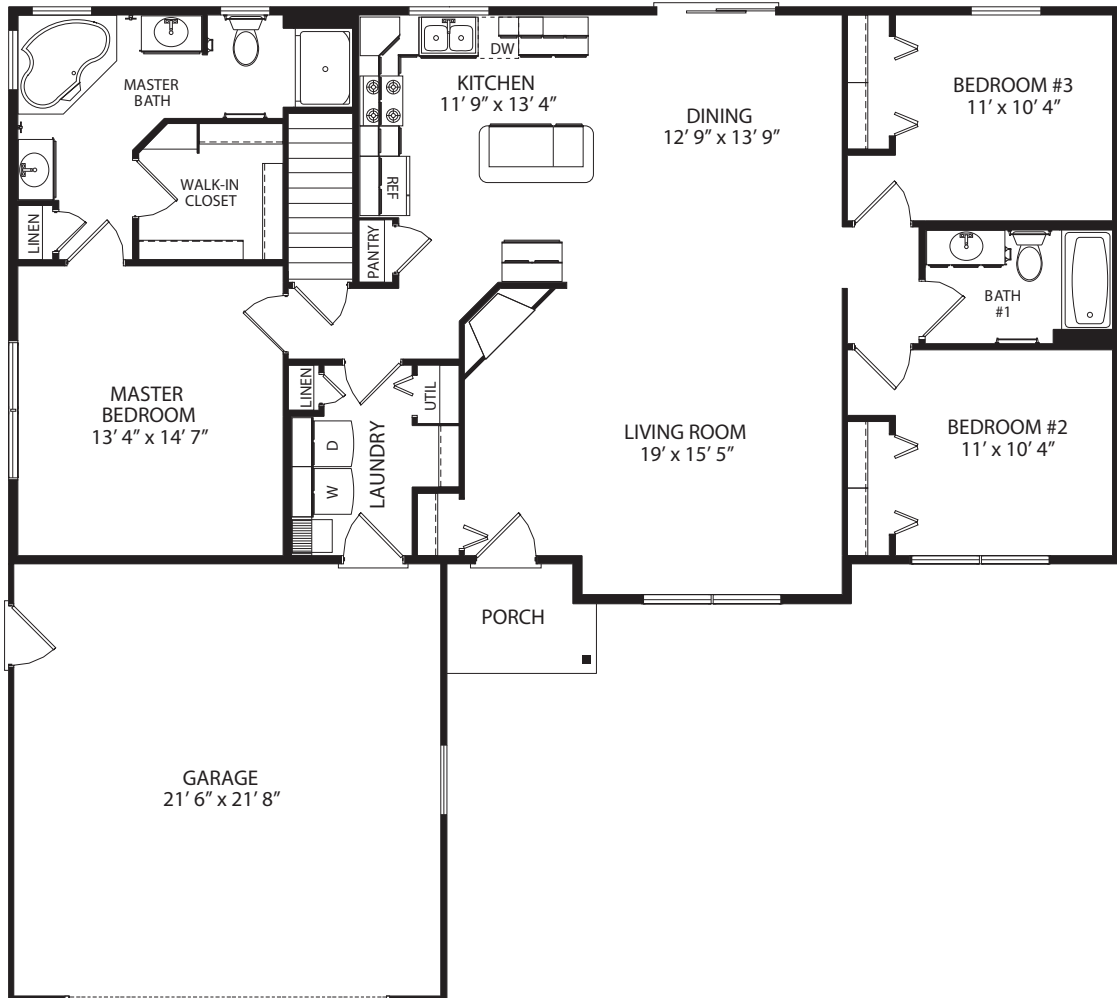

COLUMBUS FLOOR PLAN

Shown in 56' length with options. Also available in 52' & 60' lengths.

Options shown on floor plan:

- Walk-out bay with front porch
- Kitchen variation
- Master bedroom suite
- Fireplace

Final plans approved by builder and homebuyer take precedence over and may differ from artwork