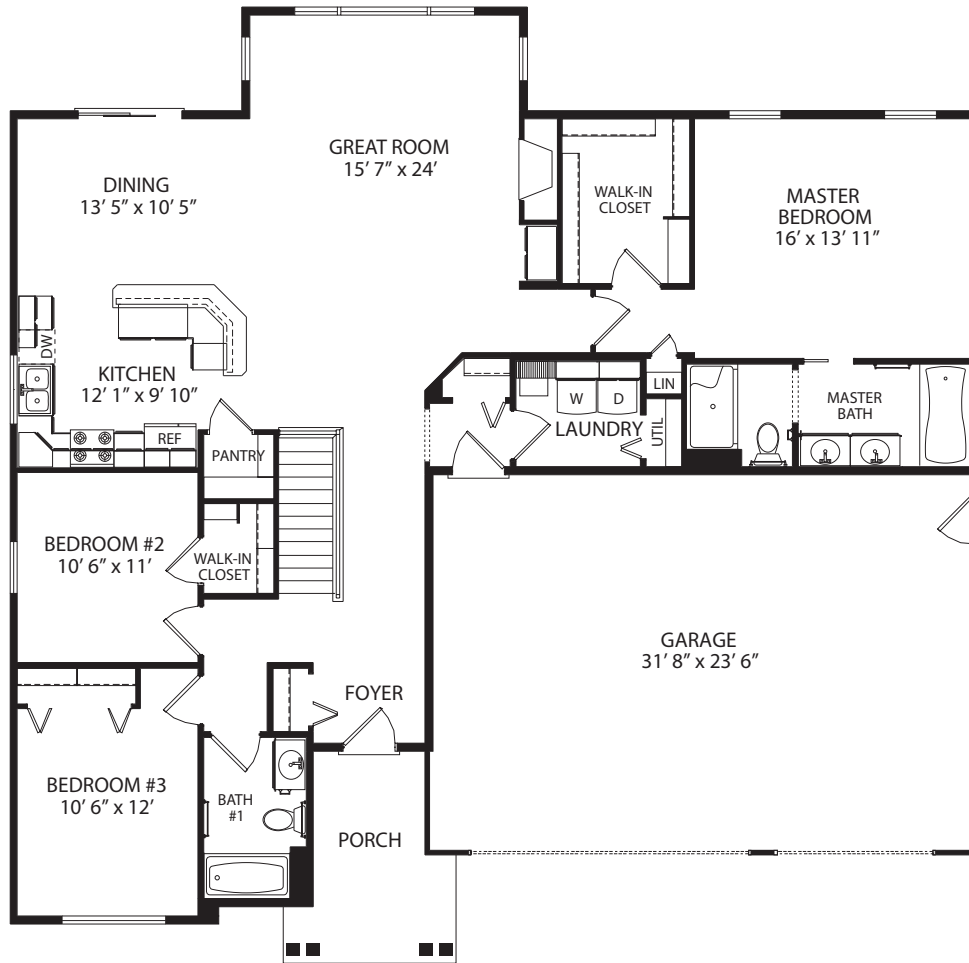

CHADBURN FLOOR PLAN

Shown in 46' length with options. Also available in 50' length.

Options shown on floor plan:

- Three car garage
- Grand front entry
- Great room extension
- Master bedroom suite
- Fireplace with built-in bookcase
- Open stairs

Final plans approved by builder and homebuyer take precedence over and may differ from artwork