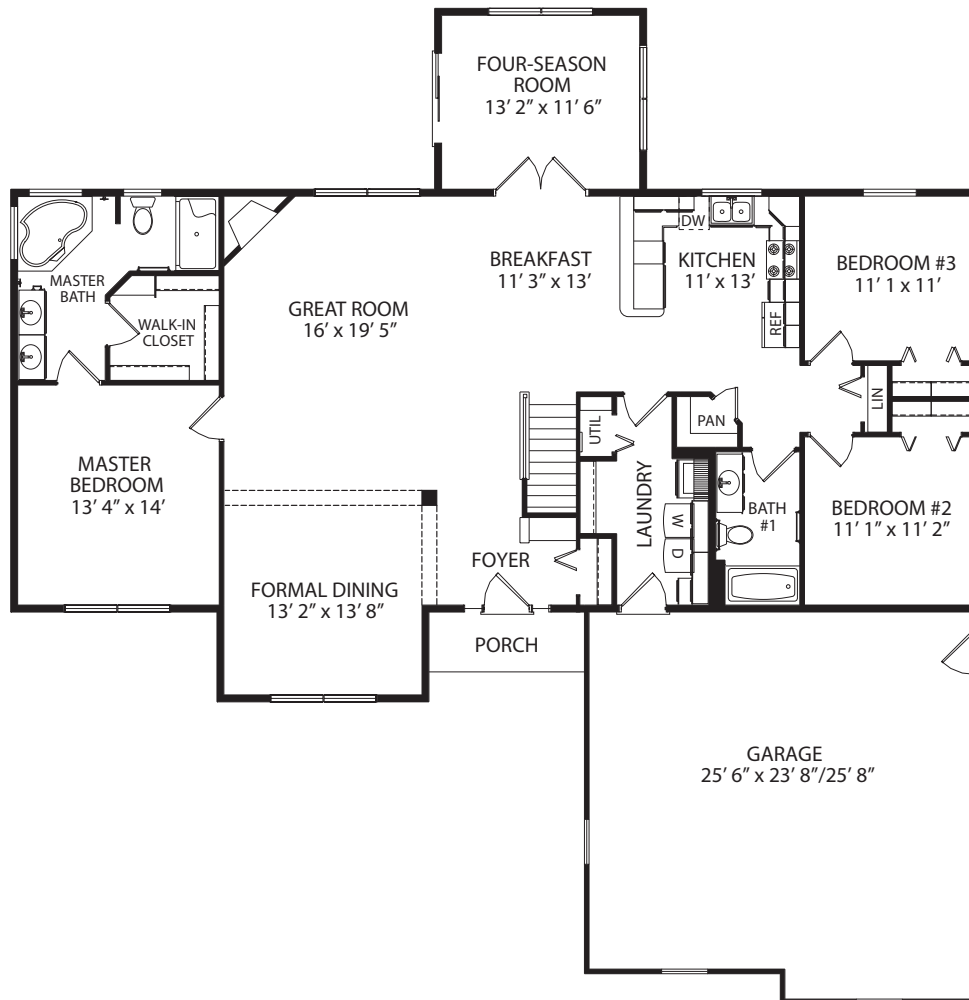

CARDINAL FLOOR PLAN

Shown in 64' length with options. Also available in 56', 60' & 68' lengths.

Options shown on floor plan:

- Side entry garage
- Kitchen variation
- Formal dining
- Four season room
- Master bedroom suite
- Fireplace
- Open stairs

Final plans approved by builder and homebuyer take precedence over and may differ from artwork