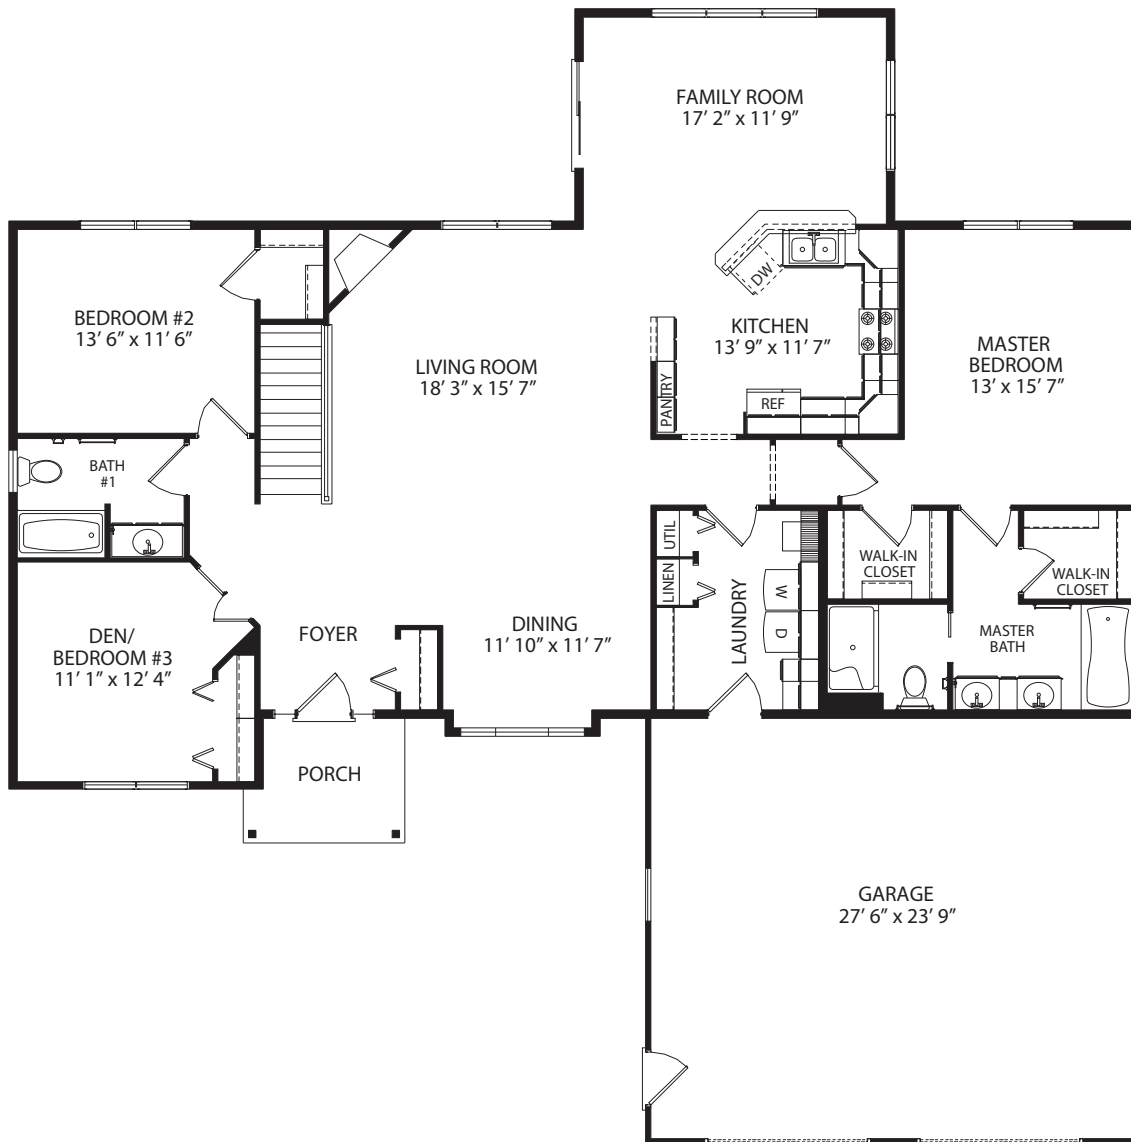

CANDLEWOOD FLOOR PLAN

Shown in 64' length with options. Also available in 68' length.

Options shown on floor plan:

- Front Porch
- Fireplace
- Open stairs
- Dining room walk-out bay

Final plans approved by builder and homebuyer take precedence over and may differ from artwork