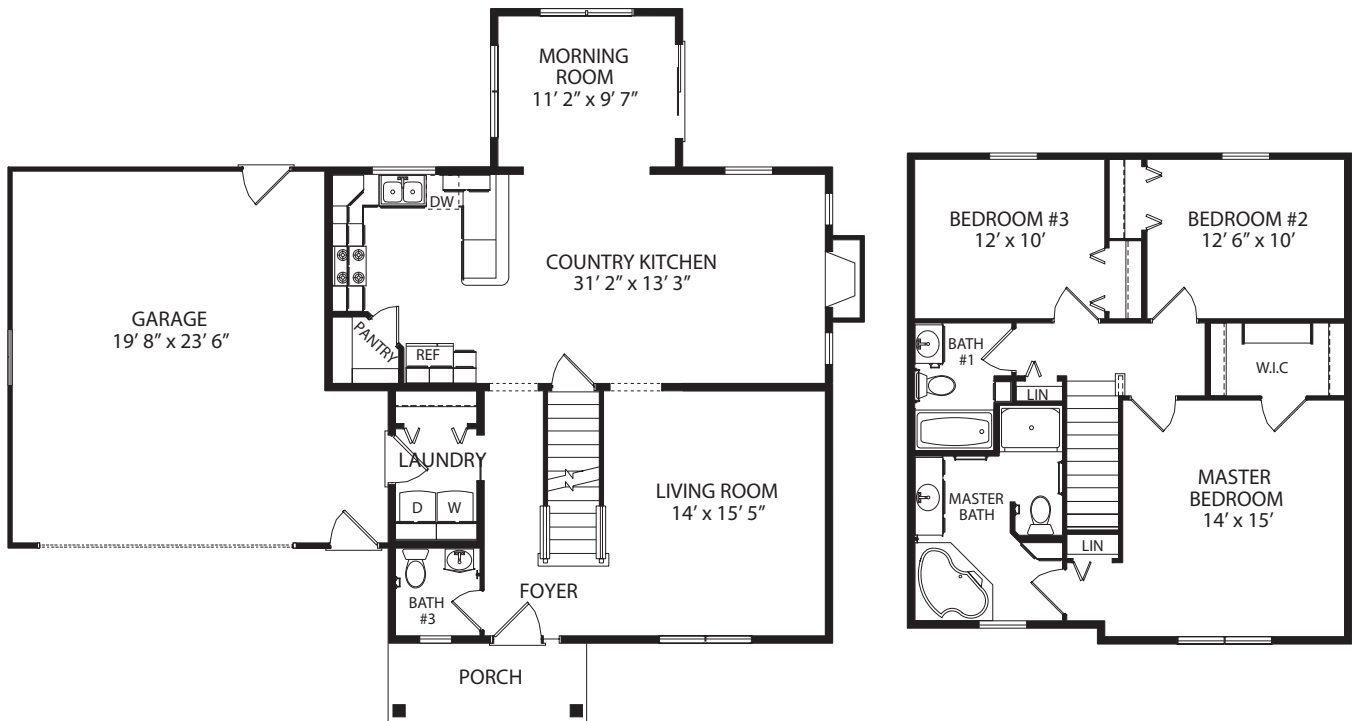

BROOKFIELD FLOOR PLAN

Shown in 28' length with options. Also available in 26' length.

Options shown on floor plan:

- Kitchen variation
- Morning room
- Fireplace
- Luxury master bath

Final plans approved by builder and homebuyer take precedence over and may differ from artwork