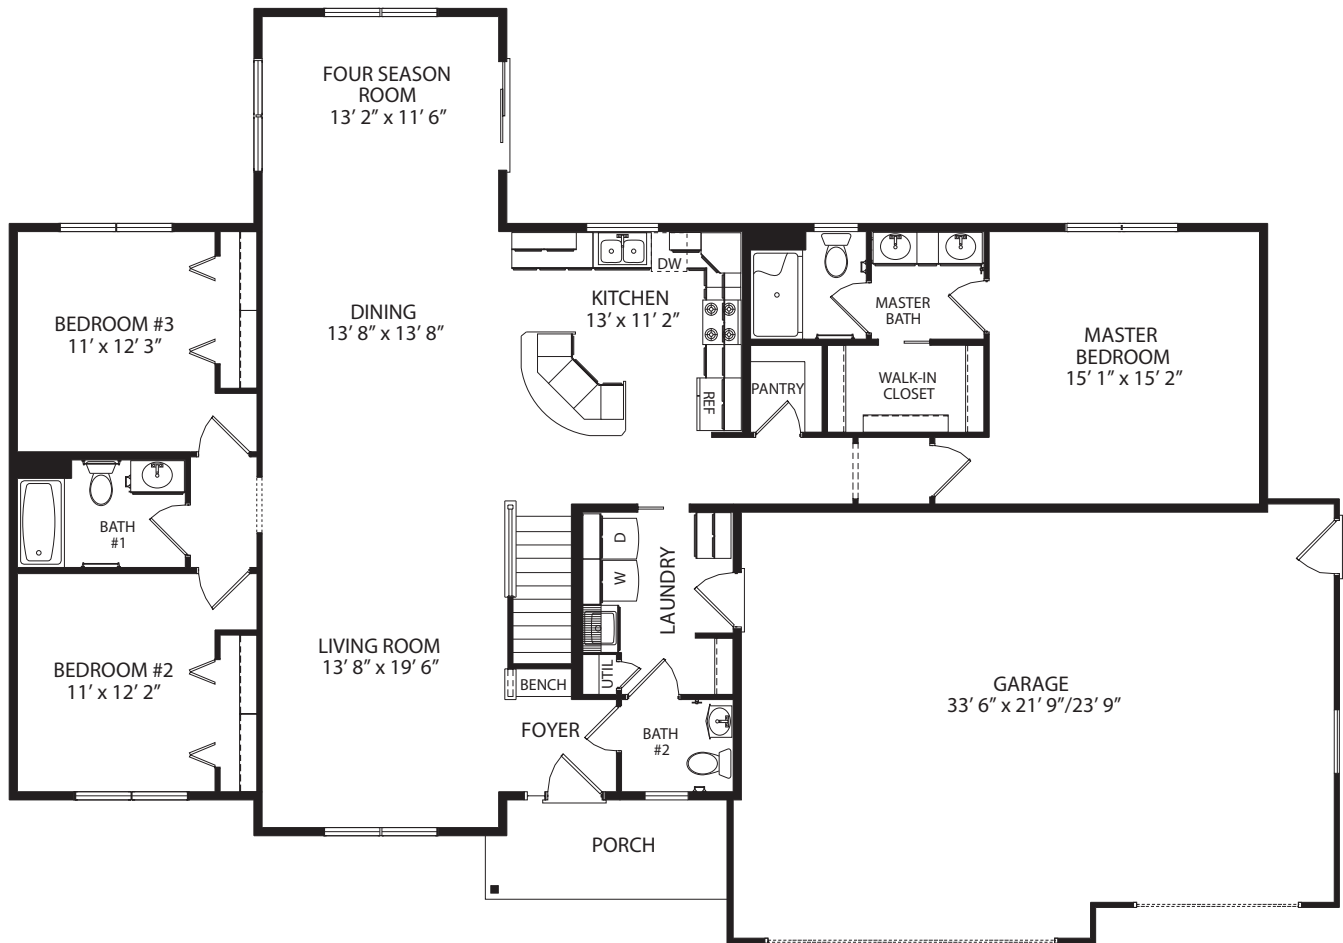

BRIARCLIFF FLOOR PLAN

Shown in 70' length with options. Also available in 74' length.

Options shown on floor plan:

- Powder room
- Four season room
- Open stairs
- Expanded three car garage

Final plans approved by builder and homebuyer take precedence over and may differ from artwork