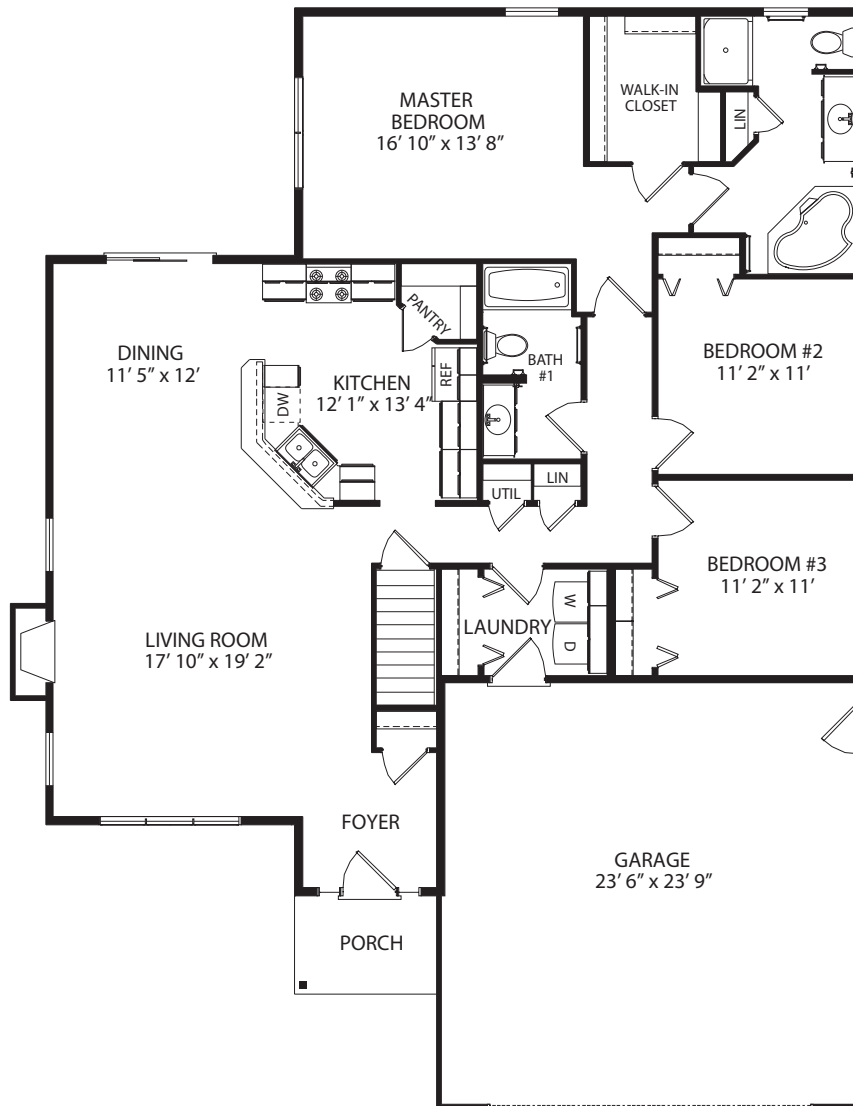

BALDWIN FLOOR PLAN

Shown in 46' length. Also available in 48' length.

Options shown on floor plan:

- Master bedroom suite
- Fireplace

Final plans approved by builder and homebuyer take precedence over and may differ from artwork