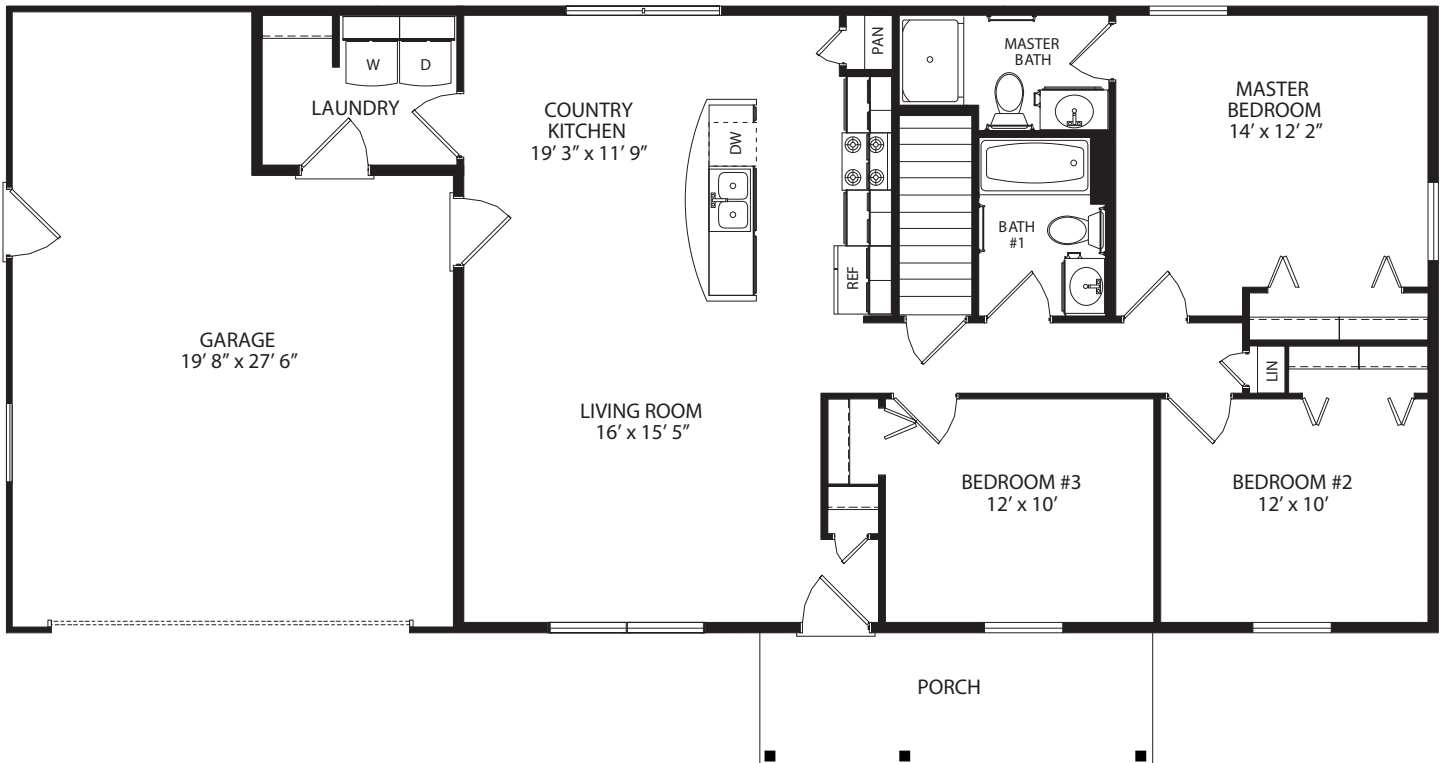

ALLISON FLOOR PLAN

Shown in 44' length with options. Also available in 40' length.

Options shown on floor plan:

- Garage
- Kitchen variation
- Laundry room
- Front Porch

Final plans approved by builder and homebuyer take precedence over and may differ from artwork