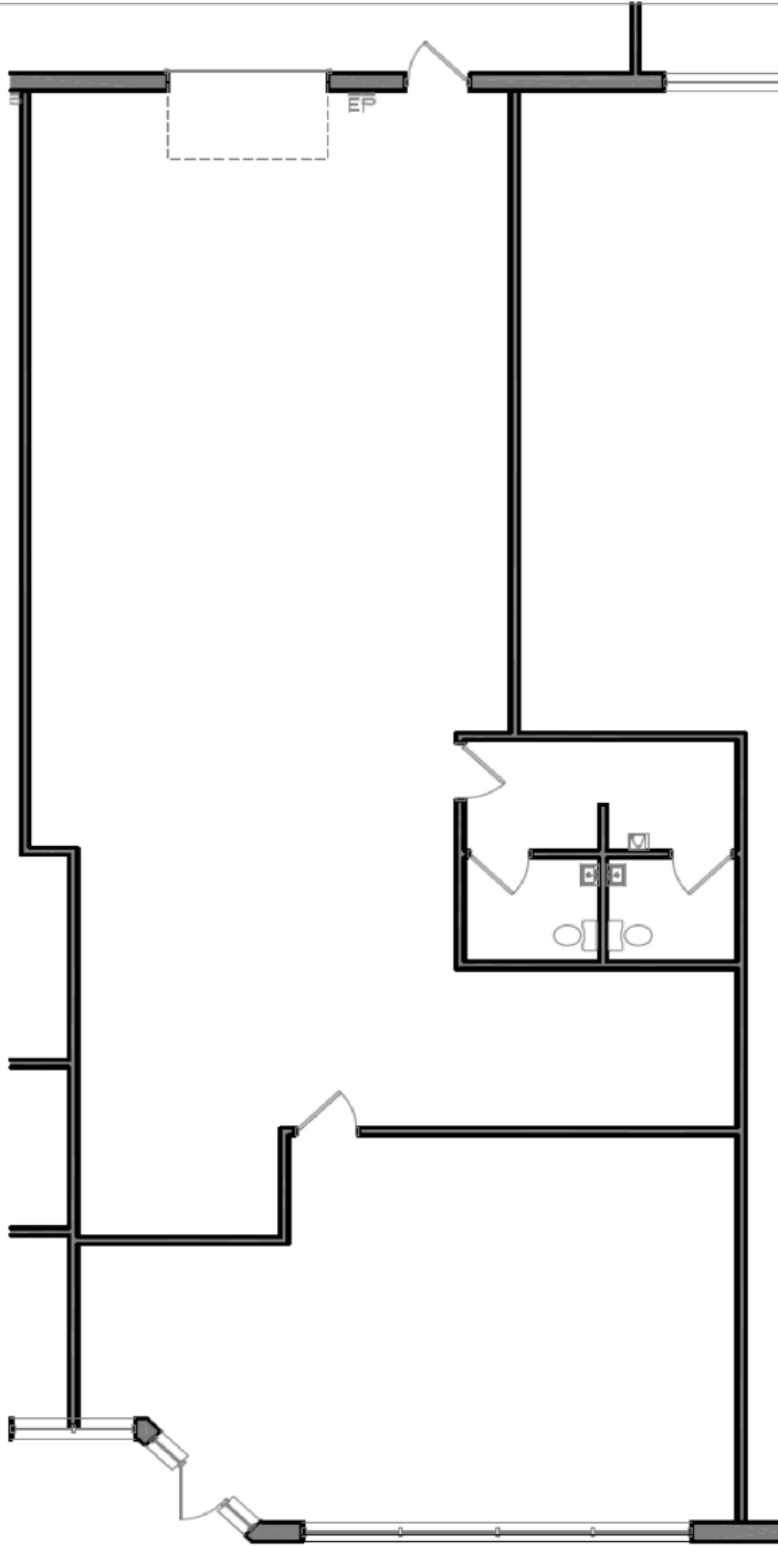

Space Plan – Suite 7229

Floor Plan

Scale: 3/32"=1'-0"

Square Footage:

Office = 713 s.f.

Whse. = 1,844 s.f.

Total = 2,557 s.f.

Building Key: