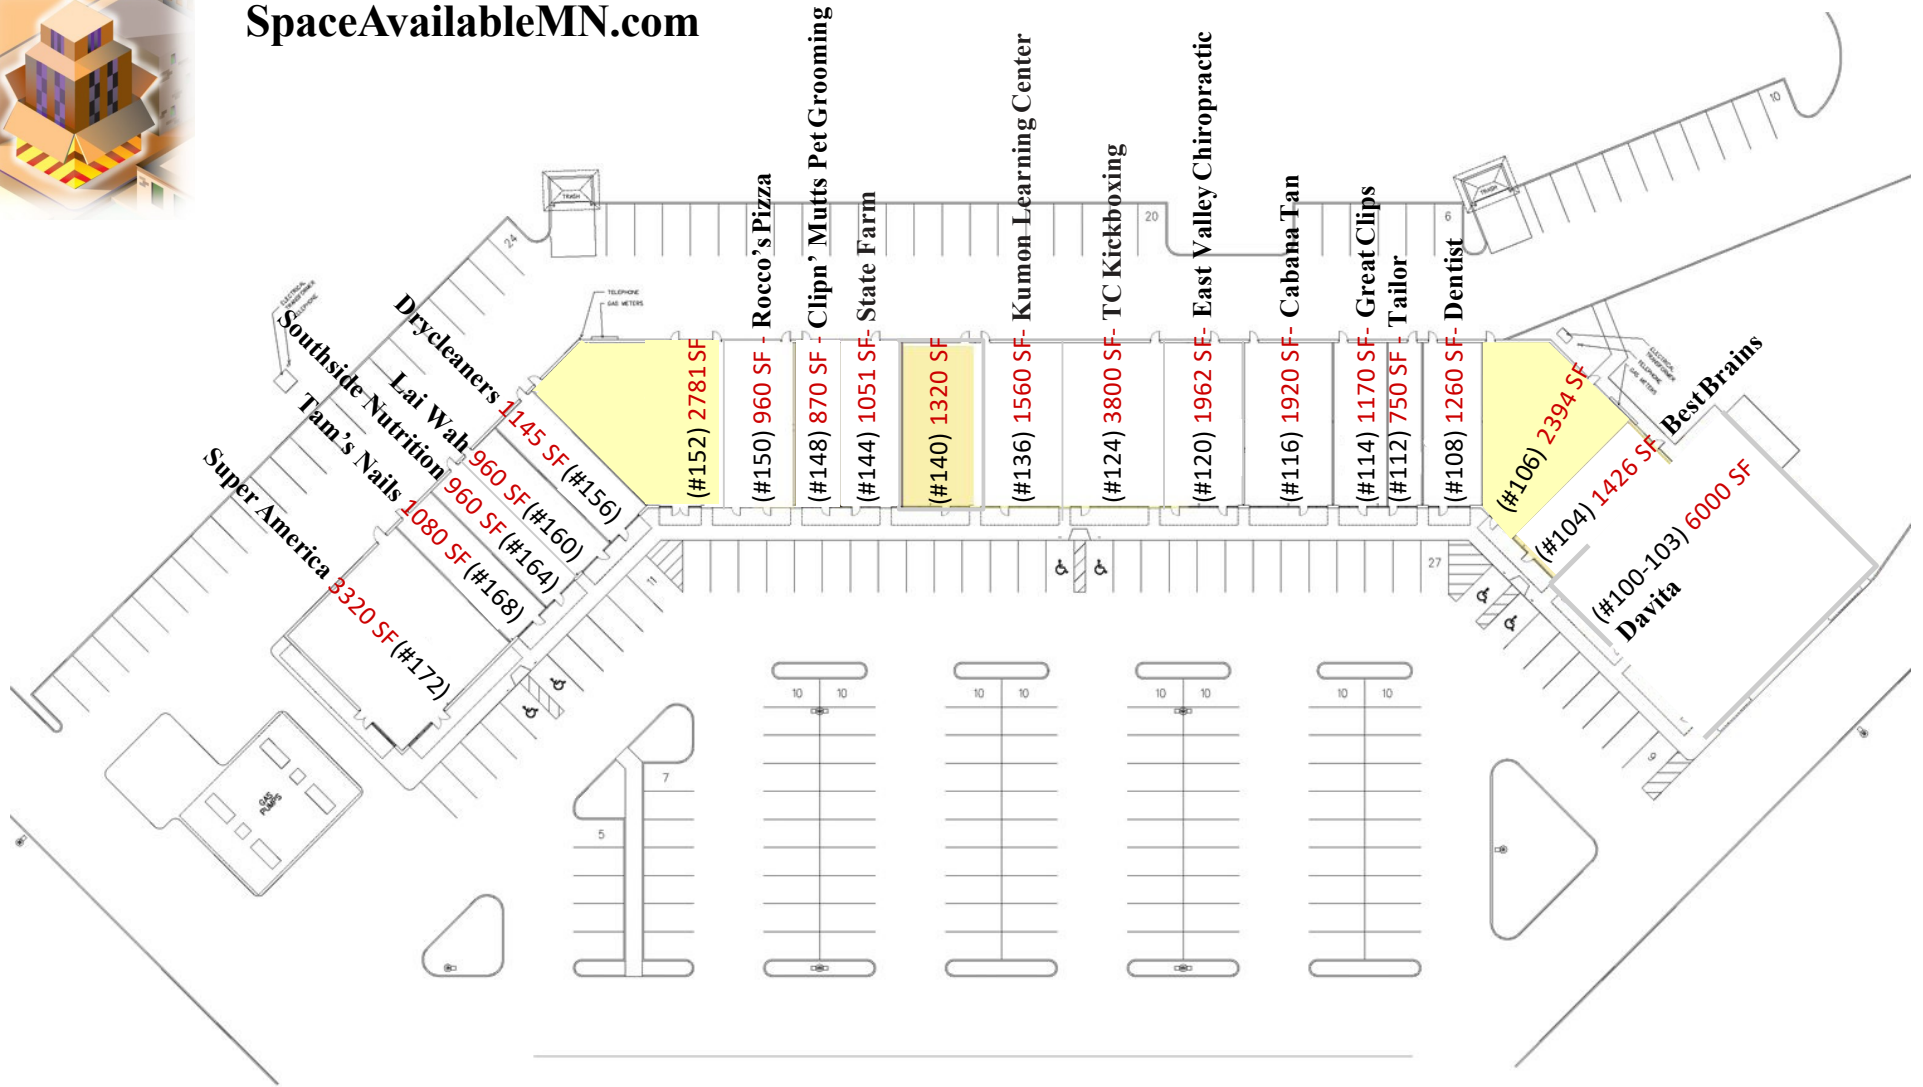

SpaceAvailableMN.com