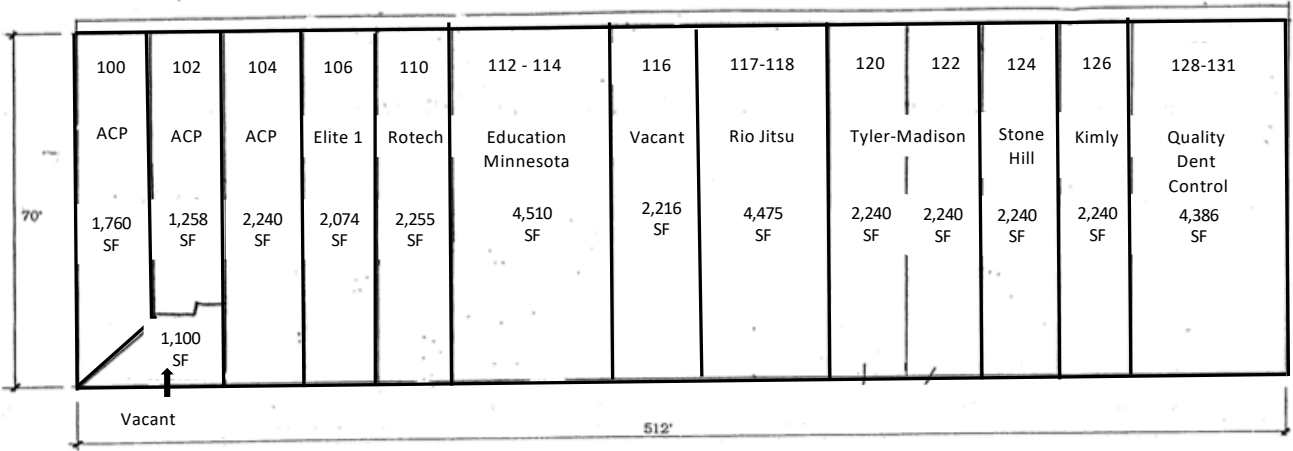

146TH STREET

PARKING LOT

GALAXIE

SERVICE ROAD

APPLE VALLEY BUSINESS CENTER
 6950 WEST 146TH STREET
 APPLE VALLEY, MINNESOTA 55124
 35,741 SQ FT