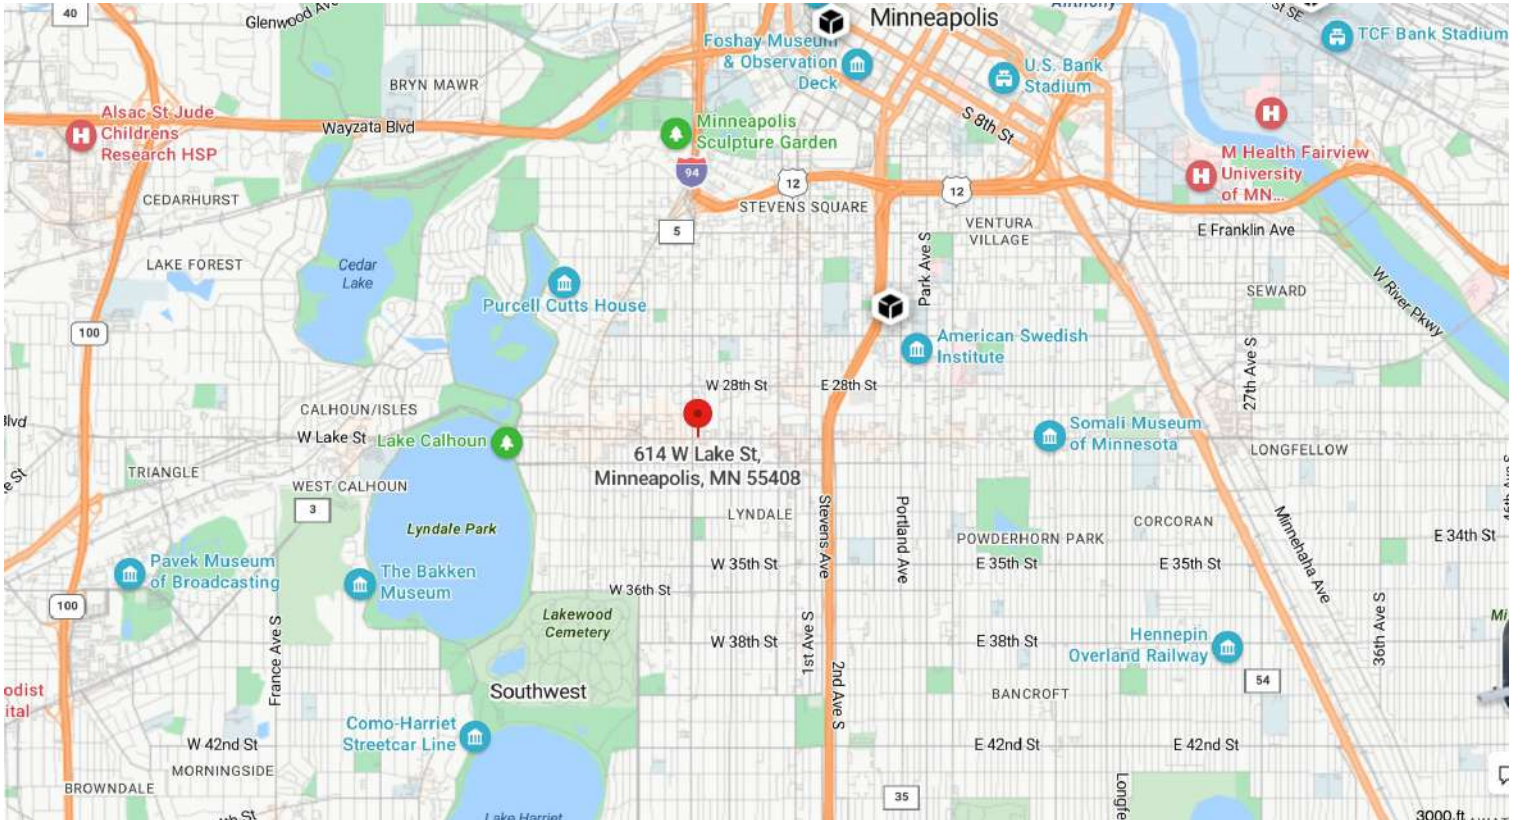

Map

Aerial

This information is accurate as of the date of printing and is subject to change without notice. All information is deemed accurate, but cannot be guaranteed.

www.SpaceAvailableMN.com

Giving developers, business owners and commercial real estate investors the gifts of experience and personal attention.