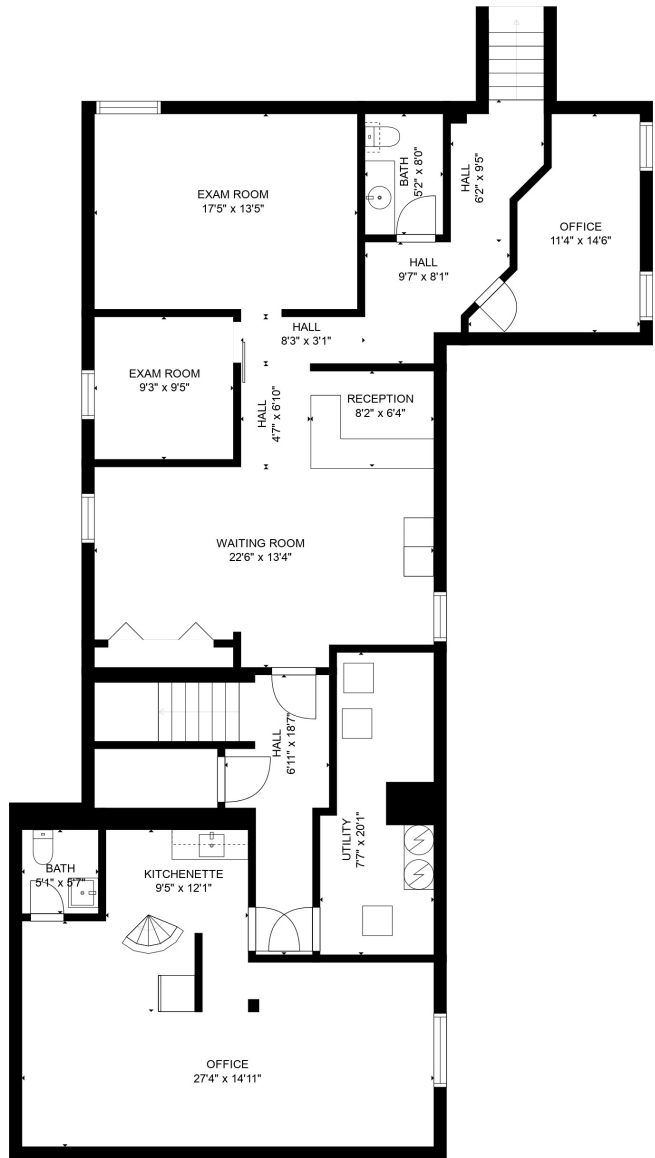

FLOOR 1

FLOOR 2

FLOOR 3

GROSS INTERNAL AREA
 FLOOR 1: 1867 sq. ft, FLOOR 2: 2783 sq. ft
 FLOOR 3: 764 sq. ft, EXCLUDED AREAS:
 PATIO: 1691 sq. ft, PORCH: 178 sq. ft
 TOTAL: 5414 sq. ft
 SIZES AND DIMENSIONS ARE APPROXIMATE, ACTUAL MAY VARY.

GROSS INTERNAL AREA
 FLOOR 1: 1867 sq. ft, FLOOR 2: 2783 sq. ft
 FLOOR 3: 764 sq. ft, EXCLUDED AREAS:
 PATIO: 1691 sq. ft, PORCH: 178 sq. ft
 TOTAL: 5414 sq. ft
 SIZES AND DIMENSIONS ARE APPROXIMATE, ACTUAL MAY VARY.