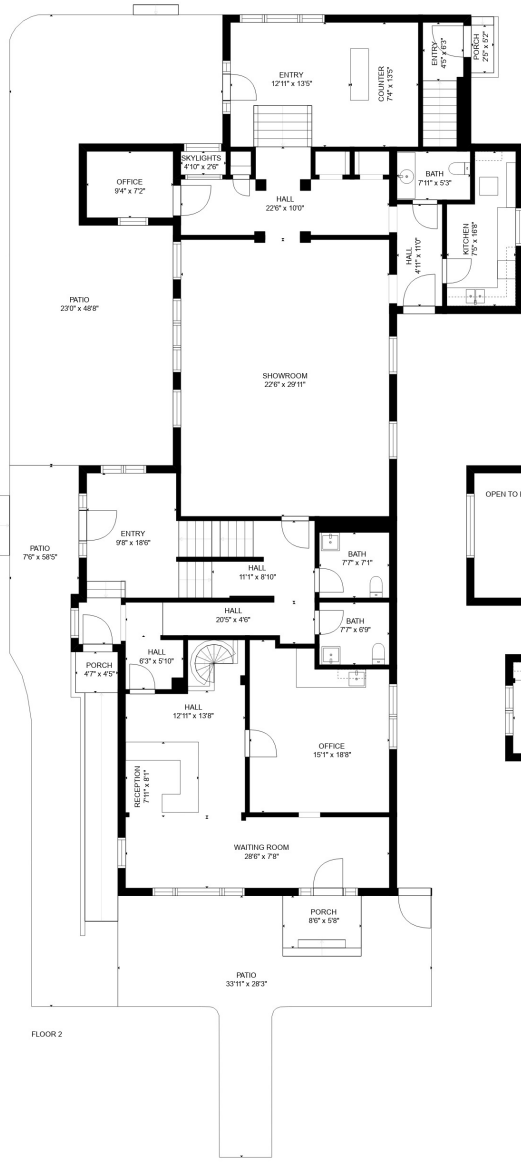

FLOOR 1

FLOOR 2

FLOOR 3

GROSS INTERNAL AREA
 FLOOR 1: 1867 sq. ft, FLOOR 2: 2783 sq. ft
 FLOOR 3: 764 sq. ft, EXCLUDED AREAS:
 PATIO: 1691 sq. ft, PORCH: 178 sq. ft
 TOTAL: 5414 sq. ft
 SIZES AND DIMENSIONS ARE APPROXIMATE, ACTUAL MAY VARY.

GROSS INTERNAL AREA
 FLOOR 1: 1867 sq. ft, FLOOR 2: 2783 sq. ft
 FLOOR 3: 764 sq. ft, EXCLUDED AREAS:
 PATIO: 1691 sq. ft, PORCH: 178 sq. ft
 TOTAL: 5414 sq. ft
 SIZES AND DIMENSIONS ARE APPROXIMATE, ACTUAL MAY VARY.