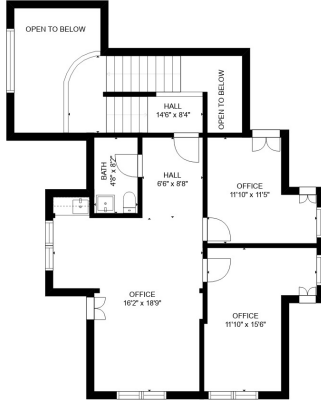

FLOOR 1

FLOOR 2

FLOOR 3

GROSS INTERNAL AREA
 FLOOR 1: 1867 sq. ft, FLOOR 2: 2783 sq. ft
 FLOOR 3: 764 sq. ft, EXCLUDED AREAS:
 PATIO: 1691 sq. ft, PORCH: 178 sq. ft
 TOTAL: 5414 sq. ft
 SIZES AND DIMENSIONS ARE APPROXIMATE, ACTUAL MAY VARY.

GROSS INTERNAL AREA
 FLOOR 1: 1867 sq. ft, FLOOR 2: 2783 sq. ft
 FLOOR 3: 764 sq. ft, EXCLUDED AREAS:
 PATIO: 1691 sq. ft, PORCH: 178 sq. ft
 TOTAL: 5414 sq. ft
 SIZES AND DIMENSIONS ARE APPROXIMATE, ACTUAL MAY VARY.