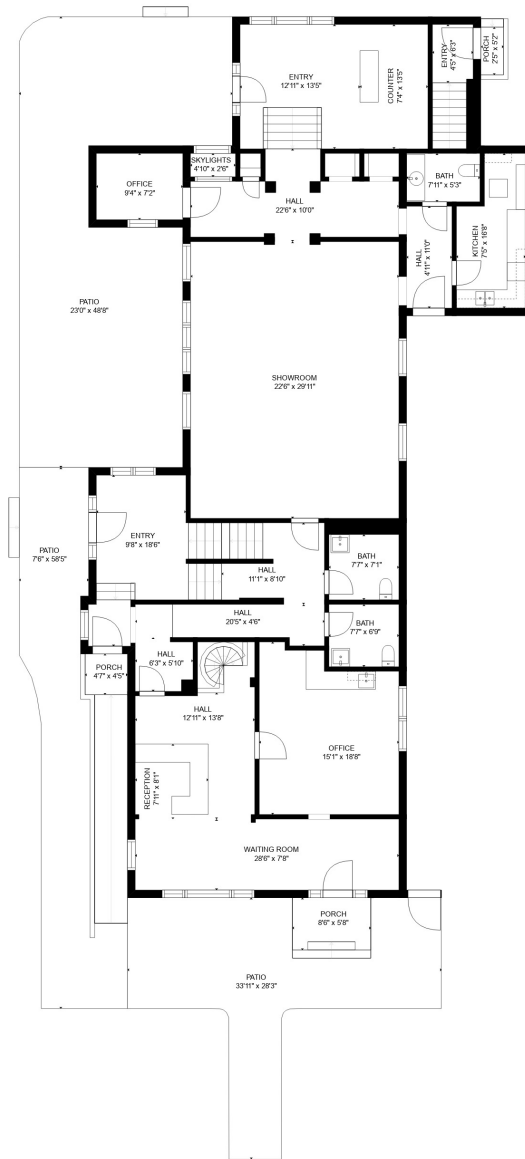

FLOOR 1

FLOOR 2

FLOOR 3

GROSS INTERNAL AREA
 FLOOR 1: 1867 sq. ft, FLOOR 2: 2783 sq. ft
 FLOOR 3: 764 sq. ft, EXCLUDED AREAS:
 PATIO: 1691 sq. ft, PORCH: 178 sq. ft
 TOTAL: 5414 sq. ft
 SIZES AND DIMENSIONS ARE APPROXIMATE, ACTUAL MAY VARY.

GROSS INTERNAL AREA
 FLOOR 1: 1867 sq. ft, FLOOR 2: 2783 sq. ft
 FLOOR 3: 764 sq. ft, EXCLUDED AREAS:
 PATIO: 1691 sq. ft, PORCH: 178 sq. ft
 TOTAL: 5414 sq. ft
 SIZES AND DIMENSIONS ARE APPROXIMATE, ACTUAL MAY VARY.