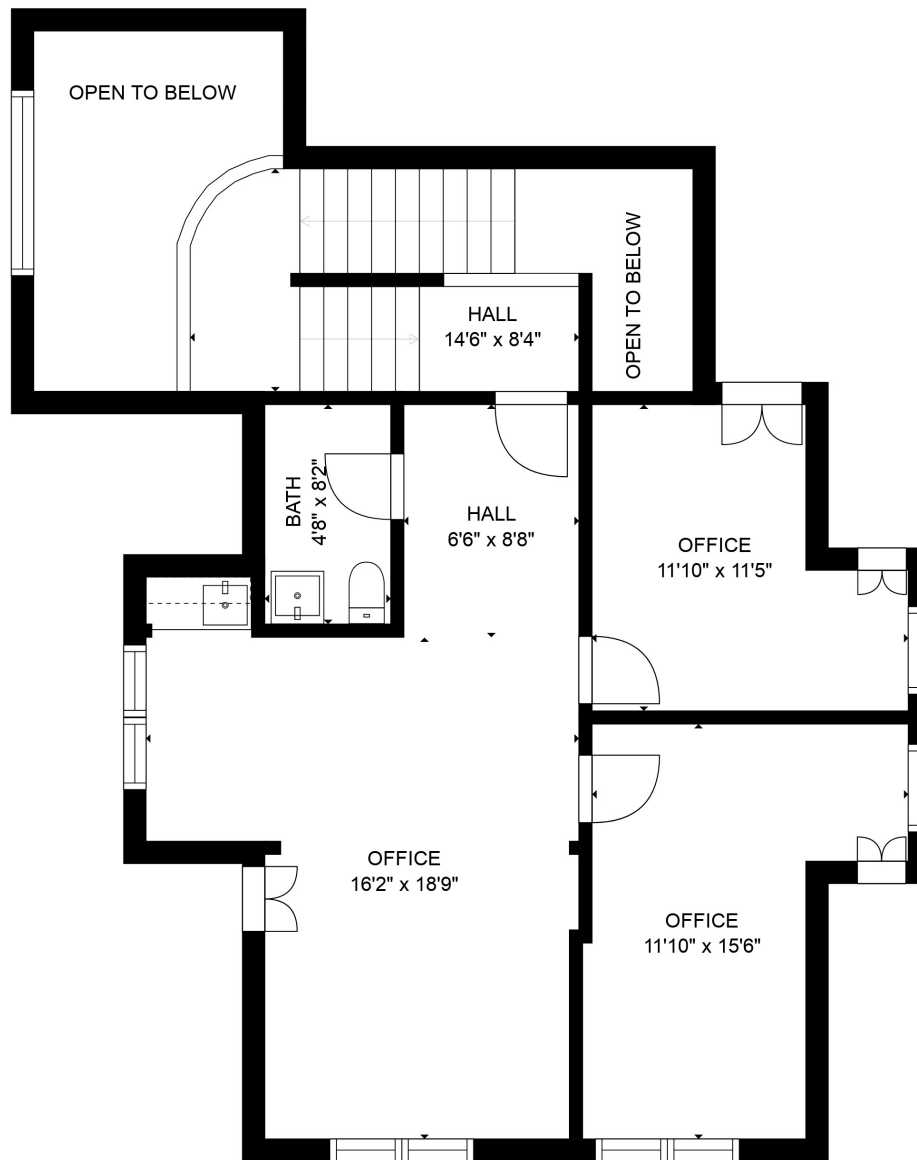

FLOOR 1

FLOOR 2

FLOOR 3

GROSS INTERNAL AREA
 FLOOR 1: 1867 sq. ft, FLOOR 2: 2783 sq. ft
 FLOOR 3: 764 sq. ft, EXCLUDED AREAS:
 PATIO: 1691 sq. ft, PORCH: 178 sq. ft
 TOTAL: 5414 sq. ft
 SIZES AND DIMENSIONS ARE APPROXIMATE, ACTUAL MAY VARY.

GROSS INTERNAL AREA
 FLOOR 1: 1867 sq. ft, FLOOR 2: 2783 sq. ft
 FLOOR 3: 764 sq. ft, EXCLUDED AREAS:
 PATIO: 1691 sq. ft, PORCH: 178 sq. ft
 TOTAL: 5414 sq. ft
 SIZES AND DIMENSIONS ARE APPROXIMATE, ACTUAL MAY VARY.