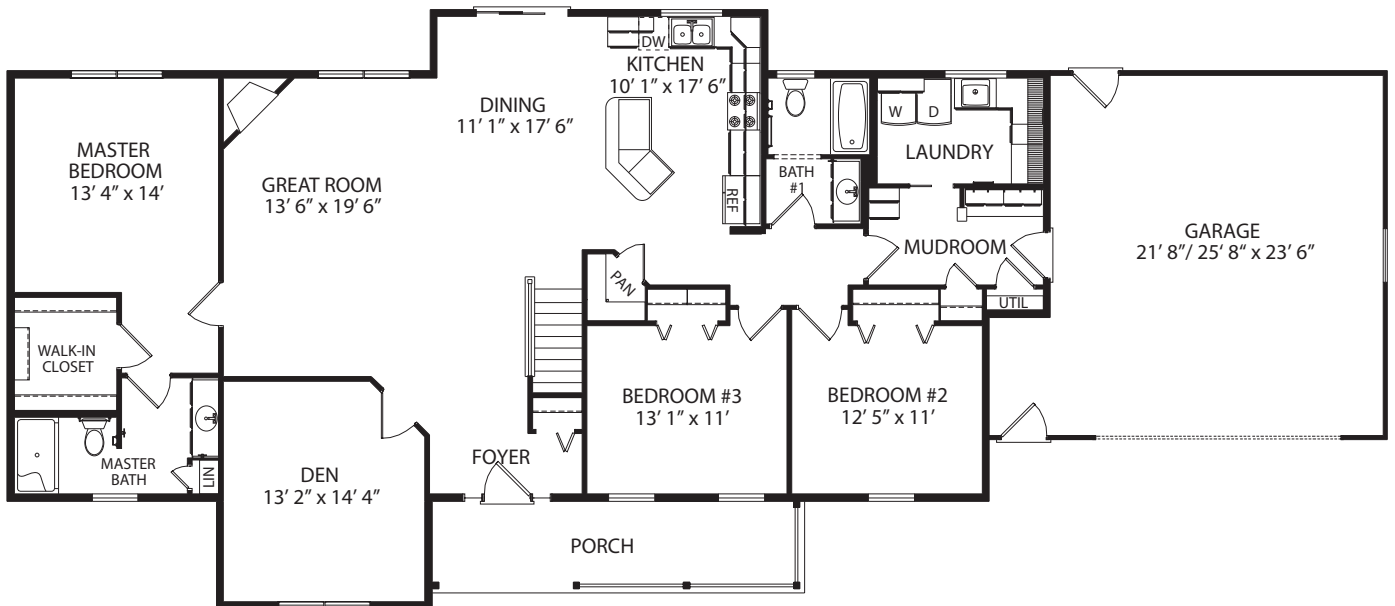

QUAIL RUN FLOOR PLAN

Shown in 64' length with options. Also available in 60' length.

Options shown on floor plan:

- Open stairs
- Corner fireplace
- Den
- Super Laundry/Mudroom
- Extended front porch