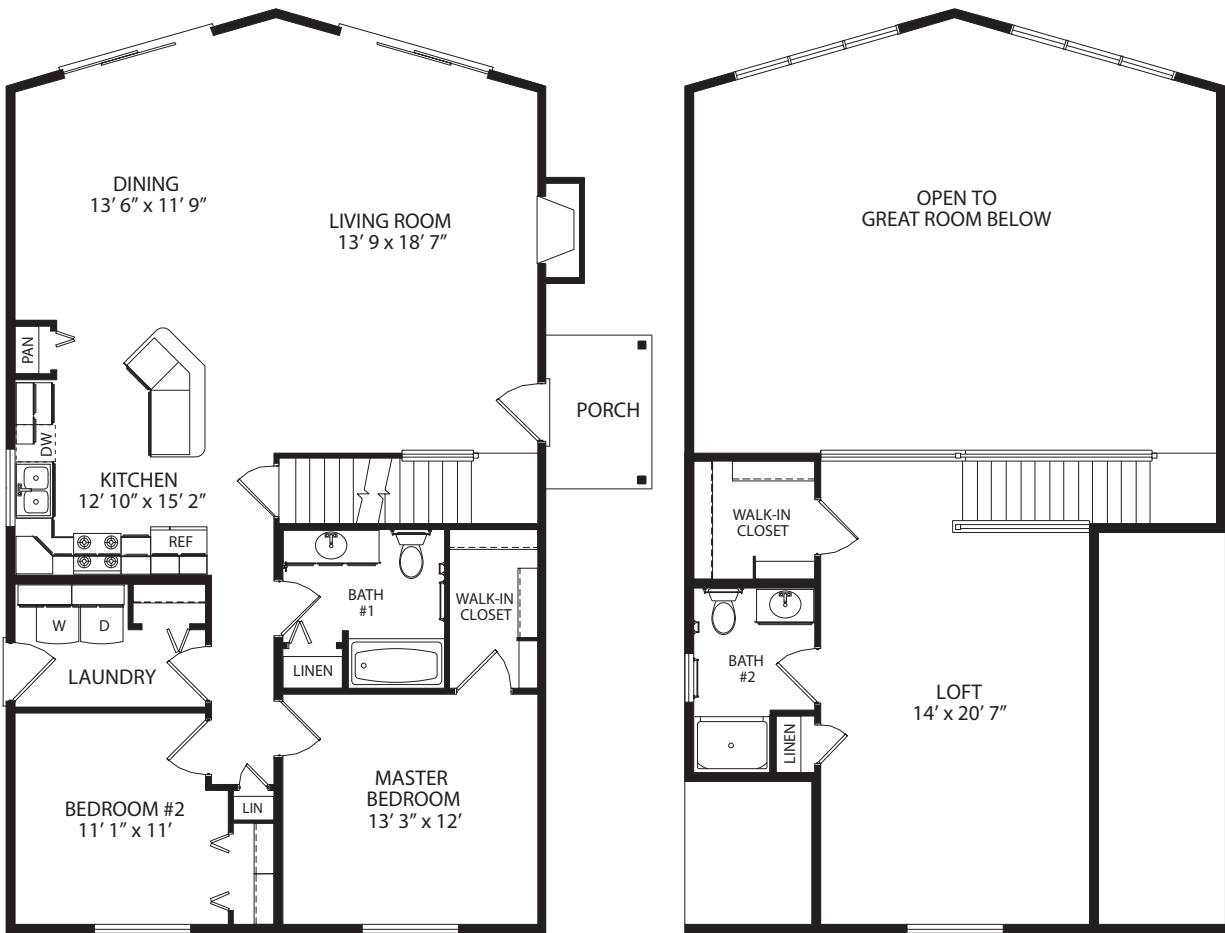

MANITOWISH FLOOR PLAN

Shown in 44' length.

Options shown on floor plan:

- Prow
- Dormer with bathroom
- Fireplace