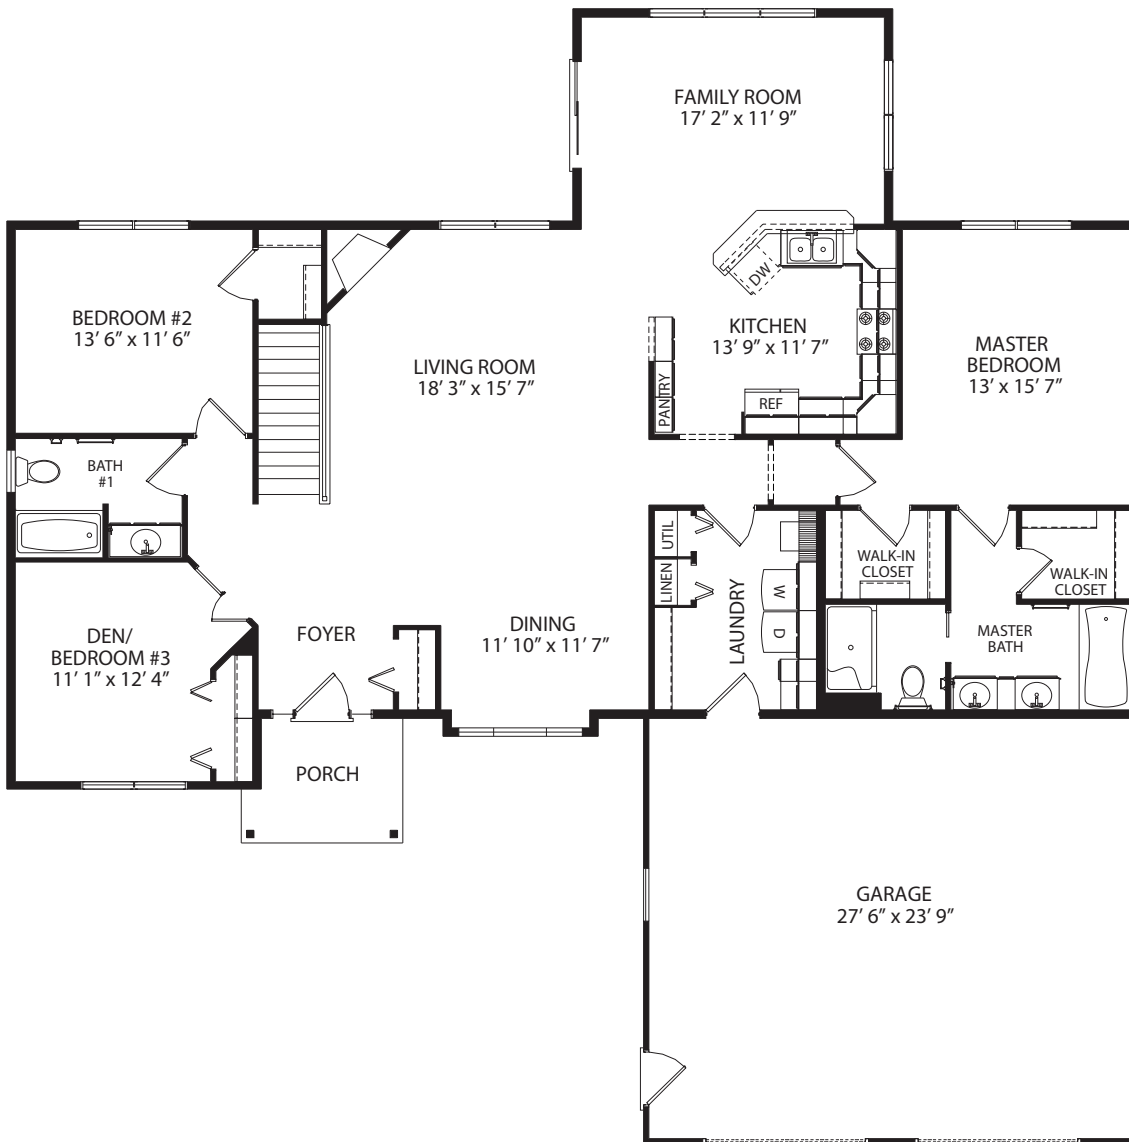

CANDLEWOOD FLOOR PLAN

Shown in 64' length with options. Also available in 68' length.

Options shown on floor plan:

- Front Porch
- Fireplace
- Open stairs
- Dining room walk-out bay

Final plans approved by builder and homebuyer take precedence over and may differ from artwork