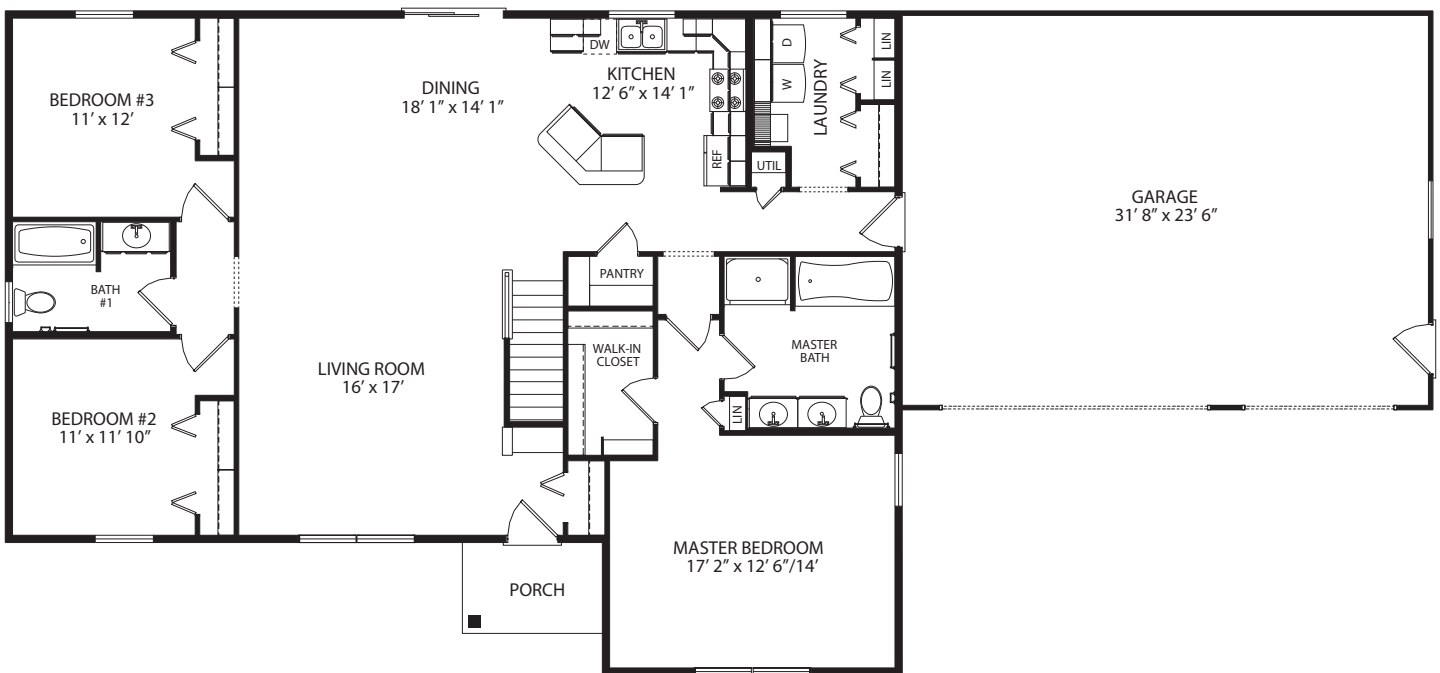

# APPLEWOOD FLOOR PLAN

Shown in 54' length with options. Also available in 50' and 56' lengths.

## Options shown on floor plan:

- Three car garage
- Open stairs
- Master bedroom suite