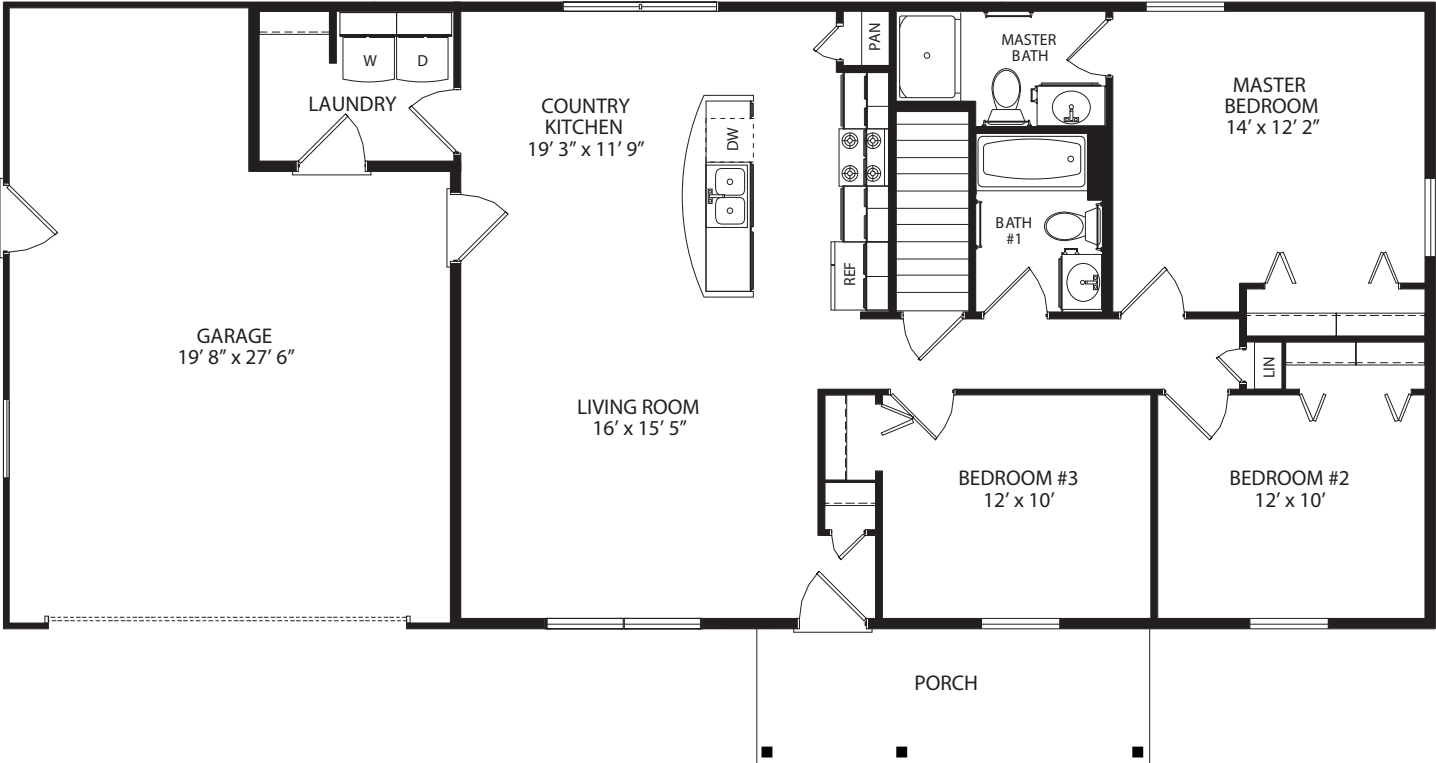

ALLISON FLOOR PLAN

Shown in 44' length with options. Also available in 40' length.

Options shown on floor plan:

- Garage
- Kitchen variation
- Laundry room
- Front Porch

Final plans approved by builder and homebuyer take precedence over and may differ from artwork