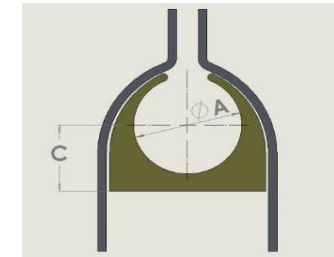

STRUT CUSHION CLAMP PRICE LIST

ENGINEERED SPECIALTIES, LLC

info@rapidairproducts.com

800-954-3310

-for 1-5/8 strut

-zinc plated steel

-thermoplastic insert

ENTER QTY	PRICE EACH	Total	Part Number	OUR PRODUCTS	Tubing	COPPER WATER PIPE	BLACK PIPE SIZE	DIM A DIAM in.	DIM C
0	\$1.87	\$0.00	ST-005T050	-	1/2"	3/8"	-	0.50	0.40
0	\$1.88	\$0.00	ST-010T062	1/2" MAXLINE	5/8"	1/2"	-	0.62	0.46
0	\$1.96	\$0.00	ST-015T075	-	3/4"	5/8"	-	0.75	0.52
0	\$1.95	\$0.00	F0017	3/4" FASTPIPE	20mm	-	-	0.79	0.52
0	\$2.00	\$0.00	ST-020T087	-	7/8"	3/4"	1/2"	0.87	0.58
0	\$2.25	\$0.00	F0022	3/4" MAXLINE 1" FASTPIPE	1"-25mm	-	-	1.00	0.65
0	\$2.12	\$0.00	ST-025NP075	-	-	-	3/4"	1.05	0.70
0	\$2.16	\$0.00	ST-030T112	-	1-1/8"	1"	-	1.12	0.70
0	\$2.20	\$0.00	ST-035NP100	1" MAXLINE	1-5/16"	-	1"	1.31	0.81
0	\$2.24	\$0.00	ST-040T137	-	1-3/8"	1-1/4"	-	1.37	0.83
0	\$2.36	\$0.00	ST-045T150	-	1-1/2"	-	-	1.50	0.90
0	\$2.75	\$0.00	F0023	1.5" FASTPIPE	1-5/8"-40mm	1-1/2"	-	1.62	0.96
0	\$2.52	\$0.00	ST-050NP125	-	-	-	1-1/4"	1.66	0.99
0	\$2.56	\$0.00	ST-055NP150	-	1-7/8"	-	1-1/2"	1.90	1.09
0	\$3.50	\$0.00	F0025	2" FASTPIPE	2"-50mm	-	-	2.00	1.17
0	\$2.88	\$0.00	ST-060T212	-	2-1/8"	2"	-	2.12	1.27
0	\$2.96	\$0.00	ST-065NP200	-	2-3/8"	-	2"	2.37	1.41
0	\$3.29	\$0.00	ST-068T250	2" MAXLINE 2.5" FASTPIPE	2-1/2"-63mm	-	-	2.50	1.44
0	\$3.40	\$0.00	ST-070T262	-	2-5/8"	2-1/2"	-	2.62	1.53
0	\$3.68	\$0.00	ST-075NP250	-	2-7/8"	-	2-1/2"	2.87	1.66
0	\$3.76	\$0.00	F10028	3" FASTPIPE	3-1/8"-80mm	3"	-	3.12	1.78
0	\$3.92	\$0.00	ST-085NP300	-	3-1/2"	-	3"	3.50	1.97
TOTAL:		\$0.00							